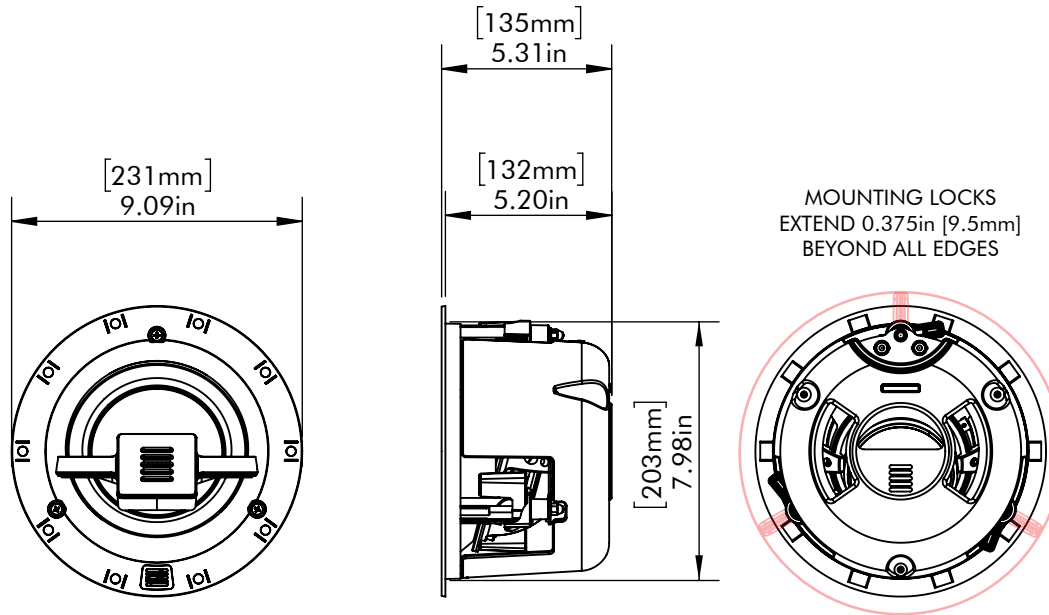

GRILL OFF

SECTION A-A

TWEETER ANGLE 50.00°

TWEETER AIMING: ROTATE SPEAKER ASSEMBLY
TO AIM TWEETER AT LISTENING POSITION

GRILL ON

TWEETER OFFSET

EM-IC
DIMENSION
DRAWING