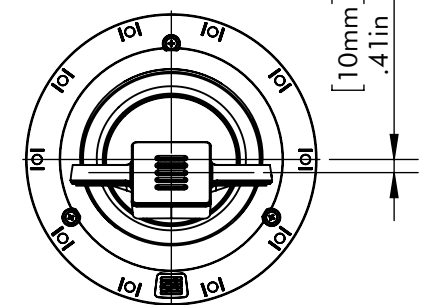

GRILL OFF

SECTION A-A

TWEETER ANGLE 50.00°

TWEETER AIMING: ROTATE SPEAKER ASSEMBLY
TO AIM TWEETER AT LISTENING POSITION

GRILL ON

TWEETER OFFSET

EM-IC
DIMENSION
DRAWING