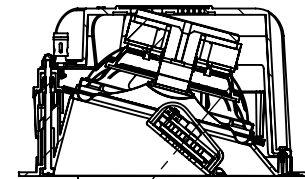

GRILL OFF

SECTION A-A

TWEETER ANGLE 50.00°

TWEETER AIMING: ROTATE SPEAKER ASSEMBLY
TO AIM TWEETER AT LISTENING POSITION

GRILL ON

TWEETER OFFSET

EM-IC
DIMENSION
DRAWING