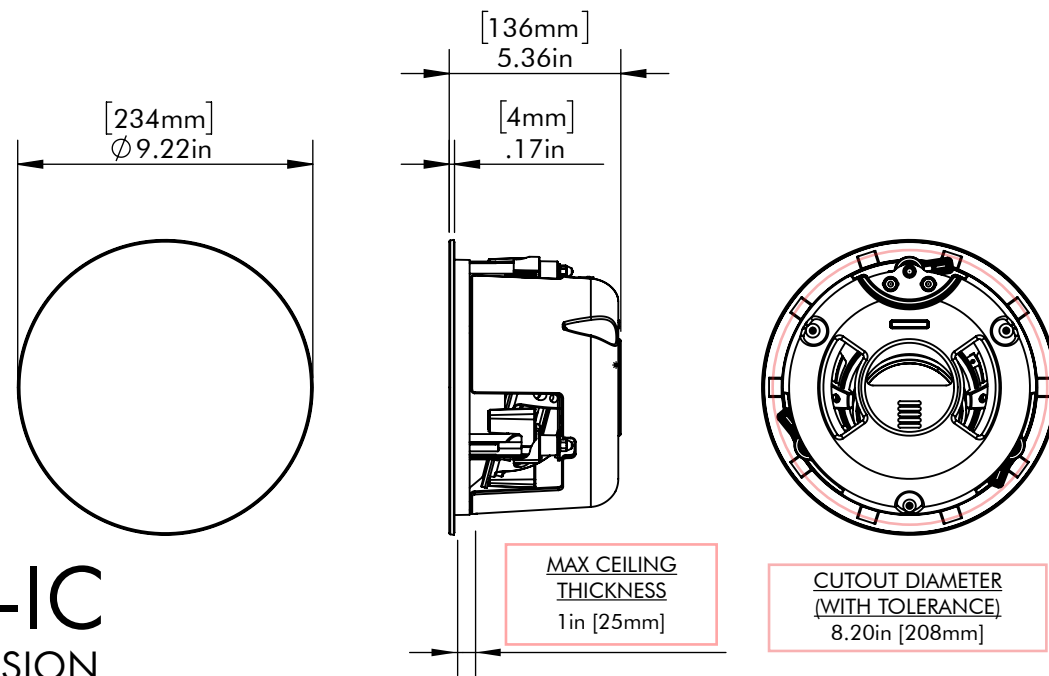

GRILL OFF

SECTION A-A

TWEETER ANGLE 50.00°

TWEETER AIMING: ROTATE SPEAKER ASSEMBLY
TO AIM TWEETER AT LISTENING POSITION

GRILL ON

TWEETER OFFSET

EM-IC
DIMENSION
DRAWING