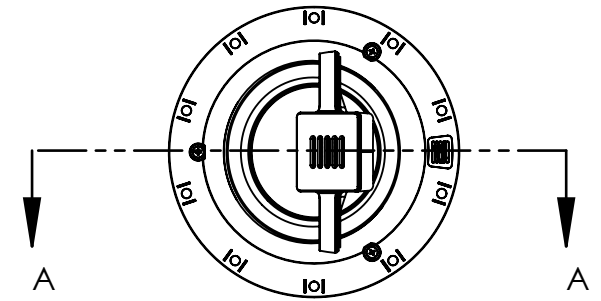

GRILL OFF

SECTION A-A

TWEETER ANGLE 50.00°

TWEETER AIMING: ROTATE SPEAKER ASSEMBLY
TO AIM TWEETER AT LISTENING POSITION

GRILL ON

TWEETER OFFSET

EM-IC
DIMENSION
DRAWING