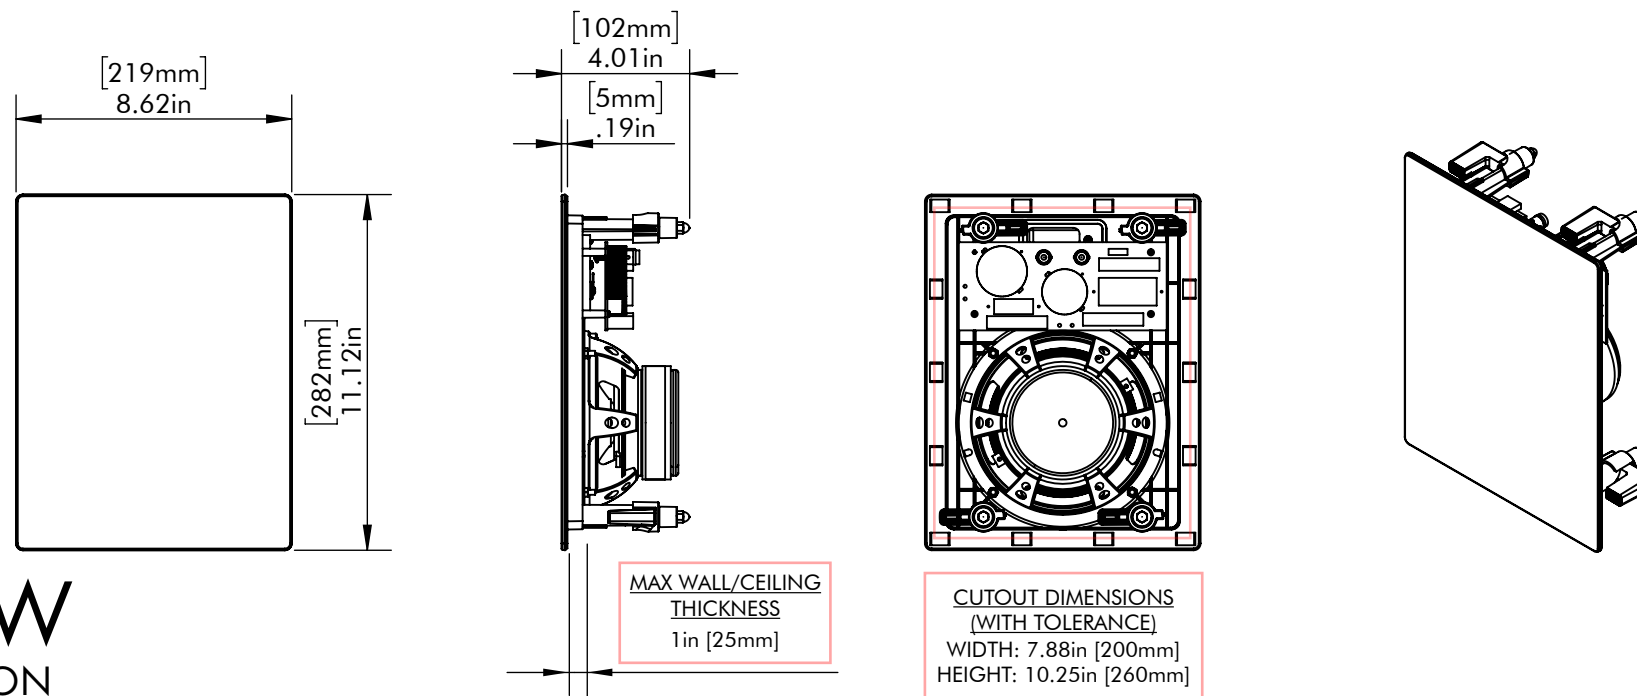

GRILL OFF

GRILL ON

EM-IW  
DIMENSION  
DRAWING

MAX WALL/CEILING  
THICKNESS  
1in [25mm]

CUTOUT DIMENSIONS  
(WITH TOLERANCE)  
WIDTH: 7.88in [200mm]  
HEIGHT: 10.25in [260mm]