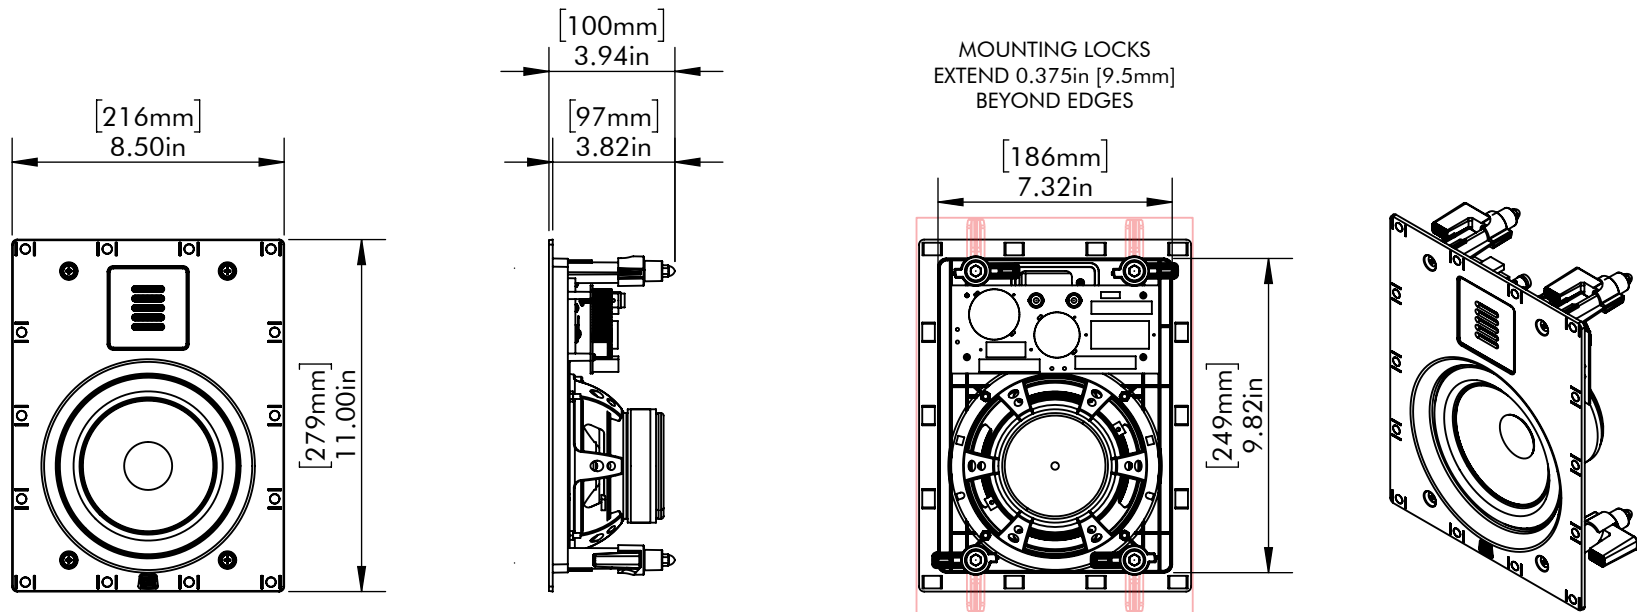

GRILL OFF

GRILL ON

EM-IW  
DIMENSION  
DRAWING

MAX WALL/CEILING  
THICKNESS  
1in [25mm]

CUTOUT DIMENSIONS  
(WITH TOLERANCE)  
WIDTH: 7.88in [200mm]  
HEIGHT: 10.25in [260mm]