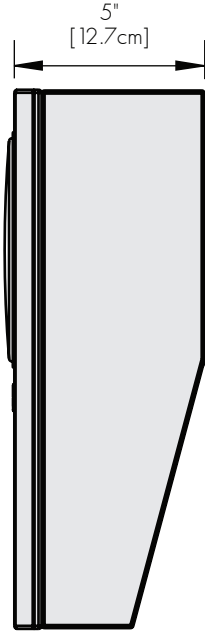

FRONT VIEW

SIDE VIEW

MOUNTING DIMENSIONS: (H) 14" [35.5cm] x (W) 8" [20.3cm] x (D) 5" [12.7cm]

WEIGHT: 9.7lbs (4.4kg) each