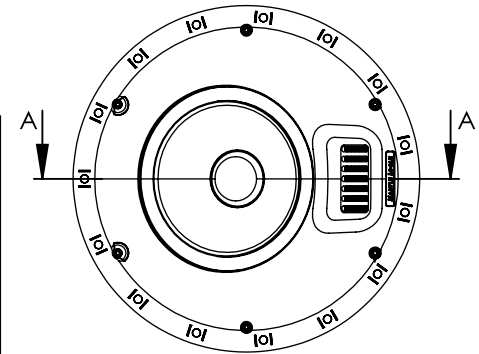

MOUNTING LOCKS
EXTEND 0.375in [9.5mm]
BEYOND EDGE

SECTION A-A