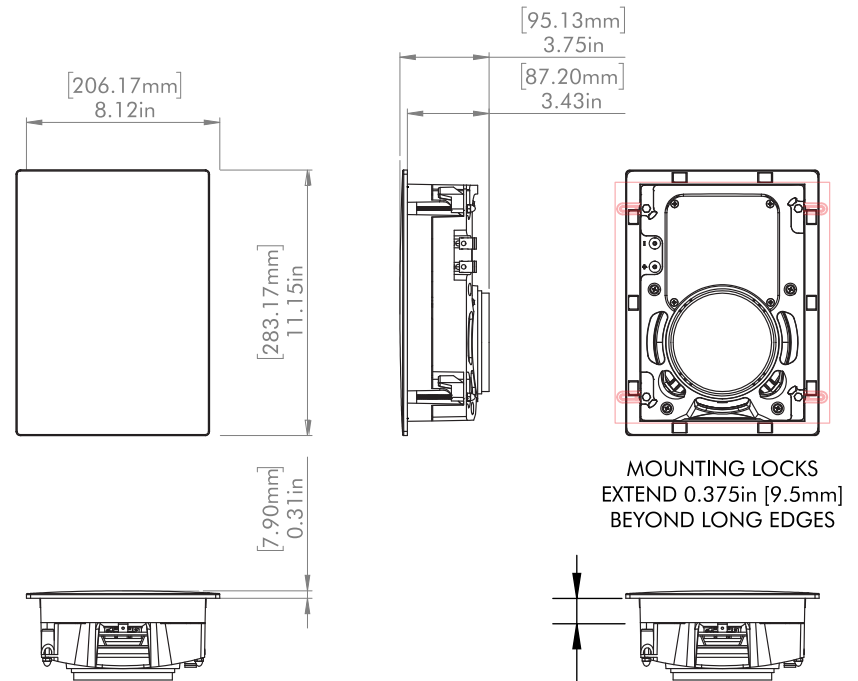

XTC8-HT
DIMENSION
DRAWING

GRILL OFF

GRILL ON

**CUTOUT DIMENSIONS
(WITH TOLERANCE)**
 WIDTH: 14.5in [368mm]
 HEIGHT: 6.5in [165mm]

XTW5-LCR

DIMENSION
DRAWING

VERTICAL POSITION

MOUNTING LOCKS
 EXTEND 0.375in [9.5mm]
 BEYOND LONG EDGE
 (VERTICAL AND HORIZONTAL)

BOX VOLUME
 MINIMUM: 12.5L [0.44ft³]
 OPTIMAL: 25L+ [0.88ft³+]
 (BASS OUTPUT DECREASES
 AS BOX VOLUME DECREASES)

**MAX WALL/CEILING
 THICKNESS**
 1in [25mm]

TWEETER ROTATES 90°

HORIZONTAL INSTALLATION

VERTICAL INSTALLATION

GRILL OFF

**CUTOUT DIMENSIONS
(WITH TOLERANCE)**
WIDTH: 7.00in [179mm]
HEIGHT: 10.13in [259mm]

GRILL ON

**MOUNTING LOCKS
EXTEND 0.375in [9.5mm]
BEYOND LONG EDGES**

BOX VOLUME
MINIMUM: 10L [0.35ft³]
OPTIMAL: 20L+ [0.71ft³+]
(BASS OUTPUT DECREASES
AS BOX VOLUME DECREASES)

**MAX WALL/CEILING
THICKNESS**
1in [25mm]

XTW6 DIMENSION DRAWING

GRILL OFF

**CUTOUT DIMENSIONS
(WITH TOLERANCE)**
 WIDTH: 6.64in [169mm]
 HEIGHT: 27.00in [685mm]

BOX VOLUME
 MINIMUM: 20L [0.71ft³+]
 OPTIMAL: 40L+ [1.41ft³+]
 (BASS OUTPUT DECREASES
 AS BOX VOLUME DECREASES)