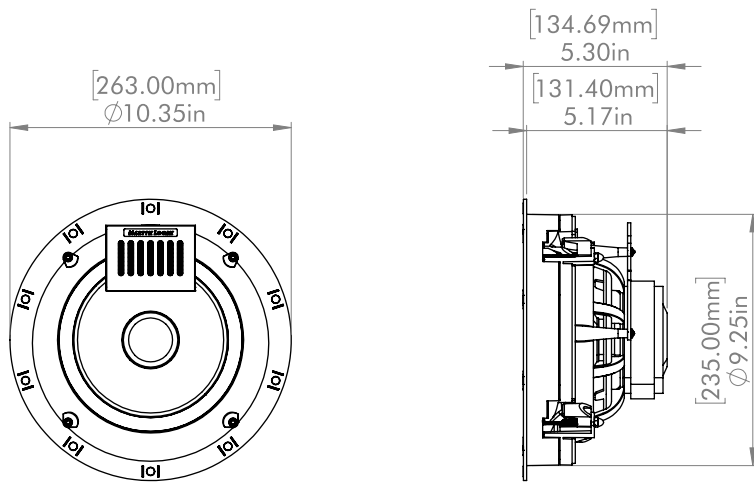

GRILL OFF

MOUNTING LOCKS
EXTEND 0.375in [9.5mm]
BEYOND EDGE

GRILL ON

MAX CEILING
THICKNESS
1in [25mm]

CUTOUT DIAMETER
(WITH TOLERANCE)
9.25in [235mm]

SEALED BACK ENCLOSURE
AVAILABLE AS AN ACCESSORY

XTC8 DIMENSION DRAWING

XTC8-HT
DIMENSION
DRAWING

GRILL OFF

GRILL ON

**CUTOUT DIMENSIONS
(WITH TOLERANCE)**
 WIDTH: 14.5in [368mm]
 HEIGHT: 6.5in [165mm]

XTW5-LCR

DIMENSION
DRAWING

VERTICAL POSITION

MOUNTING LOCKS
 EXTEND 0.375in [9.5mm]
 BEYOND LONG EDGE
 (VERTICAL AND HORIZONTAL)

GRILL OFF

**CUTOUT DIMENSIONS
(WITH TOLERANCE)**
WIDTH: 7.00in [179mm]
HEIGHT: 10.13in [259mm]

GRILL ON

**MOUNTING LOCKS
EXTEND 0.375in [9.5mm]
BEYOND LONG EDGES**

BOX VOLUME
MINIMUM: 10L [0.35ft³]
OPTIMAL: 20L+ [0.71ft³+]
(BASS OUTPUT DECREASES
AS BOX VOLUME DECREASES)

**MAX WALL/CEILING
THICKNESS**
1in [25mm]

XTW6 DIMENSION DRAWING

GRILL OFF

**CUTOUT DIMENSIONS
(WITH TOLERANCE)**
 WIDTH: 6.64in [169mm]
 HEIGHT: 27.00in [685mm]

BOX VOLUME
 MINIMUM: 20L [0.71ft³+]
 OPTIMAL: 40L+ [1.41ft³+]
 (BASS OUTPUT DECREASES
 AS BOX VOLUME DECREASES)