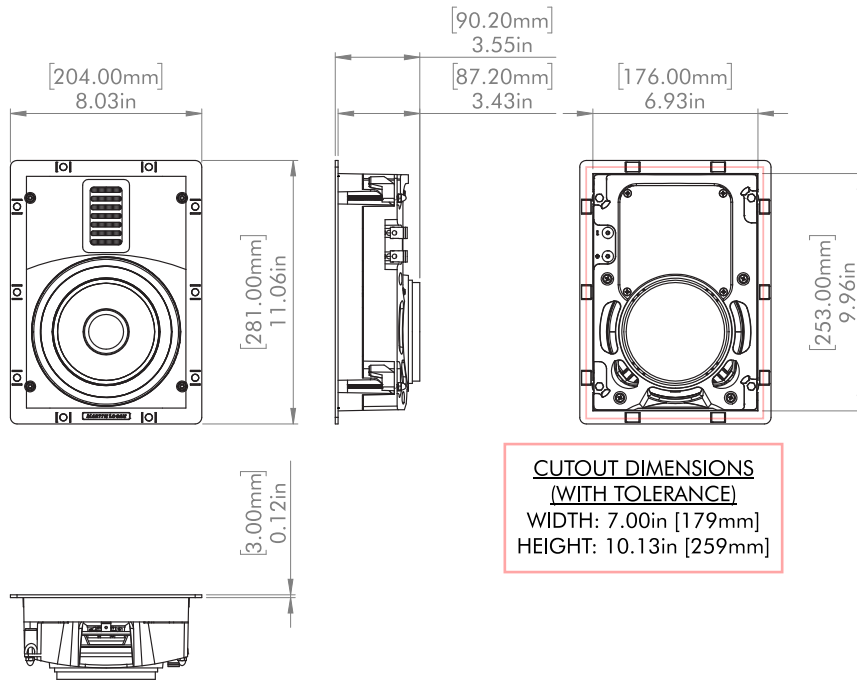

XTC8-HT
DIMENSION
DRAWING

GRILL OFF

GRILL ON

**CUTOUT DIMENSIONS
(WITH TOLERANCE)**
 WIDTH: 14.5in [368mm]
 HEIGHT: 6.5in [165mm]

XTW5-LCR

DIMENSION
DRAWING

VERTICAL POSITION

MOUNTING LOCKS
 EXTEND 0.375in [9.5mm]
 BEYOND LONG EDGE
 (VERTICAL AND HORIZONTAL)

BOX VOLUME
 MINIMUM: 12.5L [0.44ft³]
 OPTIMAL: 25L+ [0.88ft³+]
 (BASS OUTPUT DECREASES
 AS BOX VOLUME DECREASES)

**MAX WALL/CEILING
 THICKNESS**
 1in [25mm]

TWEETER ROTATES 90°

HORIZONTAL INSTALLATION

VERTICAL INSTALLATION

GRILL OFF

**CUTOUT DIMENSIONS
(WITH TOLERANCE)**
WIDTH: 7.00in [179mm]
HEIGHT: 10.13in [259mm]

GRILL ON

**MOUNTING LOCKS
EXTEND 0.375in [9.5mm]
BEYOND LONG EDGES**

BOX VOLUME
MINIMUM: 10L [0.35ft³]
OPTIMAL: 20L+ [0.71ft³+]
(BASS OUTPUT DECREASES
AS BOX VOLUME DECREASES)

**MAX WALL/CEILING
THICKNESS**
1in [25mm]

XTW6 DIMENSION DRAWING

GRILL OFF

**CUTOUT DIMENSIONS
(WITH TOLERANCE)**
 WIDTH: 6.64in [169mm]
 HEIGHT: 27.00in [685mm]

BOX VOLUME
 MINIMUM: 20L [0.71ft³+]
 OPTIMAL: 40L+ [1.41ft³+]
 (BASS OUTPUT DECREASES
 AS BOX VOLUME DECREASES)