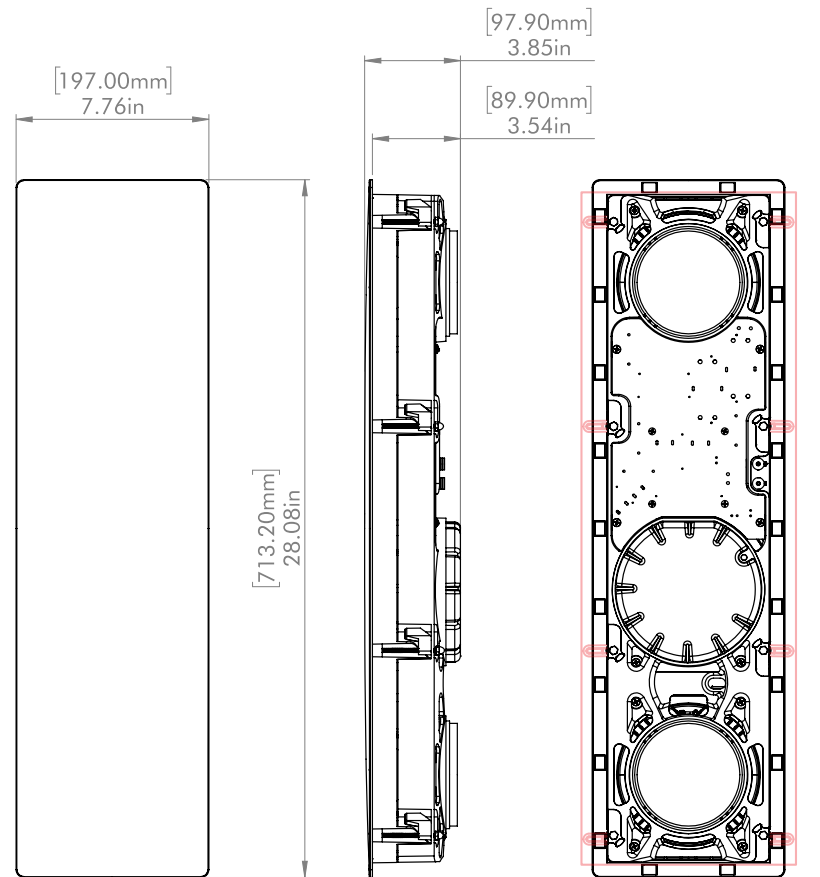

XTC8-HT
DIMENSION
DRAWING

GRILL OFF

GRILL ON

**CUTOUT DIMENSIONS
(WITH TOLERANCE)**
 WIDTH: 14.5in [368mm]
 HEIGHT: 6.5in [165mm]

XTW5-LCR

DIMENSION
DRAWING

VERTICAL POSITION

MOUNTING LOCKS
 EXTEND 0.375in [9.5mm]
 BEYOND LONG EDGE
 (VERTICAL AND HORIZONTAL)

GRILL OFF

**CUTOUT DIMENSIONS
(WITH TOLERANCE)**
WIDTH: 7.00in [179mm]
HEIGHT: 10.13in [259mm]

GRILL ON

**MOUNTING LOCKS
EXTEND 0.375in [9.5mm]
BEYOND LONG EDGES**

BOX VOLUME
MINIMUM: 10L [0.35ft³]
OPTIMAL: 20L+ [0.71ft³+]
(BASS OUTPUT DECREASES
AS BOX VOLUME DECREASES)

**MAX WALL/CEILING
THICKNESS**
1in [25mm]

XTW6 DIMENSION DRAWING

GRILL OFF

**CUTOUT DIMENSIONS
(WITH TOLERANCE)**
 WIDTH: 6.64in [169mm]
 HEIGHT: 27.00in [685mm]

BOX VOLUME
 MINIMUM: 20L [0.71ft³+]
 OPTIMAL: 40L+ [1.41ft³+]
 (BASS OUTPUT DECREASES
 AS BOX VOLUME DECREASES)

GRILL ON

MOUNTING LOCKS
 EXTEND 0.375in [9.5mm]
 BEYOND LONG EDGES

**MAX WALL/CEILING
THICKNESS**
 1in [25mm]

TWEETER ROTATES 90°

VERTICAL INSTALLATION

HORIZONTAL INSTALLATION

XTW6-LCR

DIMENSION
DRAWING