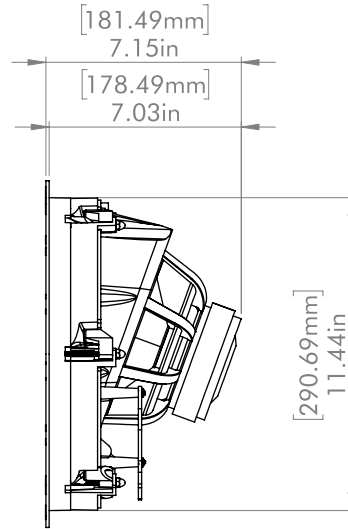

GRILL OFF

MOUNTING LOCKS
EXTEND 0.375in [9.5mm]
BEYOND EDGE

SECTION A-A

TWEETER ANGLE 49°

TWEETER AIMING: ROTATE SPEAKER ASSEMBLY
TO AIM TWEETER AT LISTENING POSITION

GRILL ON

TWEETER OFFSET

SEALED BACK ENCLOSURE
AVAILABLE AS AN ACCESSORY

XTC8-HT
DIMENSION
DRAWING