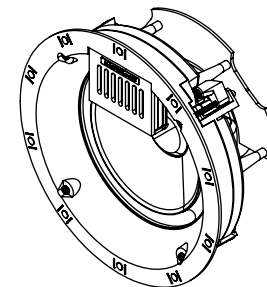

GRILL OFF

MOUNTING LOCKS
EXTEND 0.375in [9.5mm]
BEYOND EDGE

GRILL ON

MAX CEILING
THICKNESS
1in [25mm]

CUTOUT DIAMETER
(WITH TOLERANCE)
9.25in [235mm]

SEALED BACK ENCLOSURE
AVAILABLE AS AN ACCESSORY

XTC8 DIMENSION DRAWING

GRILL OFF

MOUNTING LOCKS
EXTEND 0.375in [9.5mm]
BEYOND EDGE

SECTION A-A

TWEETER ANGLE 49°

TWEETER AIMING: ROTATE SPEAKER ASSEMBLY
TO AIM TWEETER AT LISTENING POSITION

GRILL ON

TWEETER OFFSET

SEALED BACK ENCLOSURE
AVAILABLE AS AN ACCESSORY

XTC8-HT
DIMENSION
DRAWING

GRILL OFF

GRILL ON

**CUTOUT DIMENSIONS
(WITH TOLERANCE)**
 WIDTH: 14.5in [368mm]
 HEIGHT: 6.5in [165mm]

XTW5-LCR

DIMENSION
DRAWING

VERTICAL POSITION

MOUNTING LOCKS
 EXTEND 0.375in [9.5mm]
 BEYOND LONG EDGE
 (VERTICAL AND HORIZONTAL)

GRILL OFF

**CUTOUT DIMENSIONS
(WITH TOLERANCE)**
WIDTH: 7.00in [179mm]
HEIGHT: 10.13in [259mm]

GRILL ON

**MOUNTING LOCKS
EXTEND 0.375in [9.5mm]
BEYOND LONG EDGES**

BOX VOLUME
MINIMUM: 10L [0.35ft³]
OPTIMAL: 20L+ [0.71ft³+]
(BASS OUTPUT DECREASES
AS BOX VOLUME DECREASES)