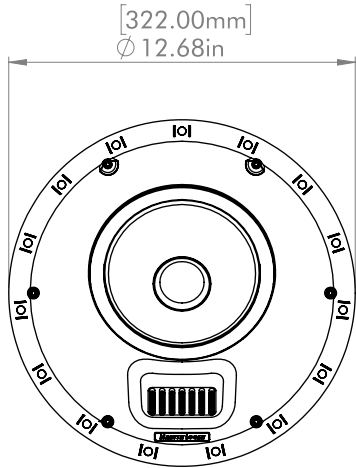

GRILL OFF

MOUNTING LOCKS
EXTEND 0.375in [9.5mm]
BEYOND EDGE

SECTION A-A

TWEETER ANGLE 49°

TWEETER AIMING: ROTATE SPEAKER ASSEMBLY
TO AIM TWEETER AT LISTENING POSITION

GRILL ON

TWEETER OFFSET

SEALED BACK ENCLOSURE
AVAILABLE AS AN ACCESSORY

XTC8-HT
DIMENSION
DRAWING