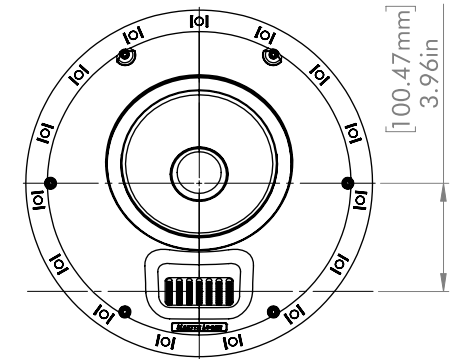

GRILL OFF

MOUNTING LOCKS
EXTEND 0.375in [9.5mm]
BEYOND EDGE

SECTION A-A

TWEETER ANGLE 49°

TWEETER AIMING: ROTATE SPEAKER ASSEMBLY
TO AIM TWEETER AT LISTENING POSITION

GRILL ON

TWEETER OFFSET

SEALED BACK ENCLOSURE
AVAILABLE AS AN ACCESSORY

XTC8-HT
DIMENSION
DRAWING

GRILL OFF

GRILL ON

**CUTOUT DIMENSIONS
(WITH TOLERANCE)**
 WIDTH: 14.5in [368mm]
 HEIGHT: 6.5in [165mm]

XTW5-LCR

DIMENSION
DRAWING

VERTICAL POSITION

MOUNTING LOCKS
 EXTEND 0.375in [9.5mm]
 BEYOND LONG EDGE
 (VERTICAL AND HORIZONTAL)

GRILL OFF

**CUTOUT DIMENSIONS
(WITH TOLERANCE)**
WIDTH: 7.00in [179mm]
HEIGHT: 10.13in [259mm]

GRILL ON

**MOUNTING LOCKS
EXTEND 0.375in [9.5mm]
BEYOND LONG EDGES**

BOX VOLUME
MINIMUM: 10L [0.35ft³]
OPTIMAL: 20L+ [0.71ft³+]
(BASS OUTPUT DECREASES
AS BOX VOLUME DECREASES)

**MAX WALL/CEILING
THICKNESS**
1in [25mm]

XTW6 DIMENSION DRAWING

GRILL OFF

**CUTOUT DIMENSIONS
(WITH TOLERANCE)**
 WIDTH: 6.64in [169mm]
 HEIGHT: 27.00in [685mm]

BOX VOLUME
 MINIMUM: 20L [0.71ft³+]
 OPTIMAL: 40L+ [1.41ft³+]
 (BASS OUTPUT DECREASES
 AS BOX VOLUME DECREASES)