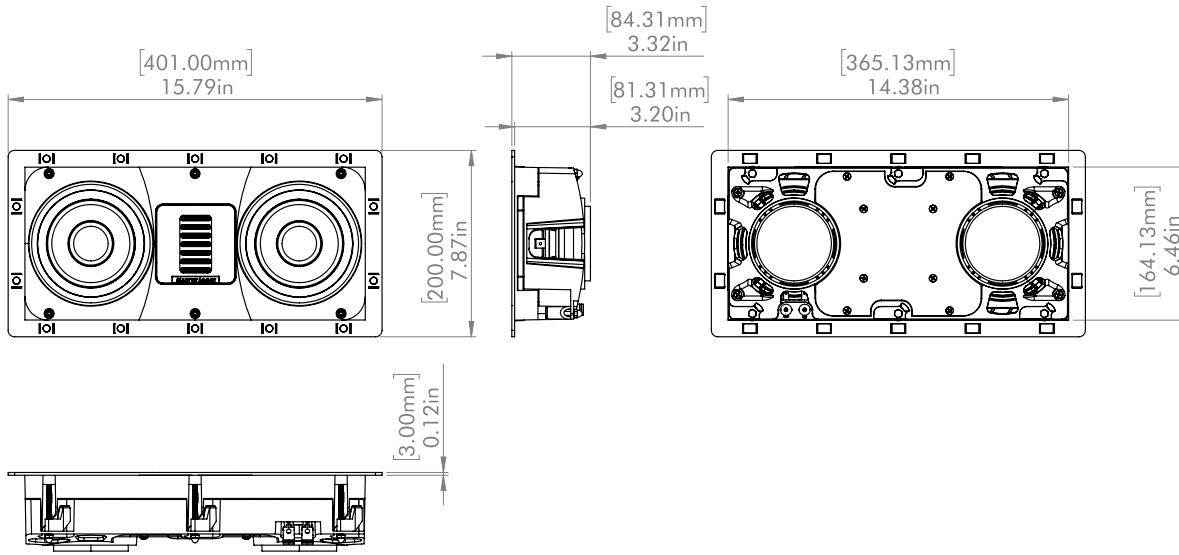

XTC8-HT
DIMENSION
DRAWING

GRILL OFF

GRILL ON

**CUTOUT DIMENSIONS
(WITH TOLERANCE)**
 WIDTH: 14.5in [368mm]
 HEIGHT: 6.5in [165mm]

XTW5-LCR

DIMENSION
DRAWING

VERTICAL POSITION

MOUNTING LOCKS
 EXTEND 0.375in [9.5mm]
 BEYOND LONG EDGE
 (VERTICAL AND HORIZONTAL)

BOX VOLUME
 MINIMUM: 12.5L [0.44ft³]
 OPTIMAL: 25L+ [0.88ft³+]
 (BASS OUTPUT DECREASES
 AS BOX VOLUME DECREASES)

**MAX WALL/CEILING
 THICKNESS**
 1in [25mm]

TWEETER ROTATES 90°

HORIZONTAL INSTALLATION

VERTICAL INSTALLATION

GRILL OFF

**CUTOUT DIMENSIONS
(WITH TOLERANCE)**
WIDTH: 7.00in [179mm]
HEIGHT: 10.13in [259mm]

GRILL ON

**MOUNTING LOCKS
EXTEND 0.375in [9.5mm]
BEYOND LONG EDGES**

BOX VOLUME
MINIMUM: 10L [0.35ft³]
OPTIMAL: 20L+ [0.71ft³+]
(BASS OUTPUT DECREASES
AS BOX VOLUME DECREASES)

**MAX WALL/CEILING
THICKNESS**
1in [25mm]

XTW6 DIMENSION DRAWING

GRILL OFF

**CUTOUT DIMENSIONS
(WITH TOLERANCE)**
 WIDTH: 6.64in [169mm]
 HEIGHT: 27.00in [685mm]

BOX VOLUME
 MINIMUM: 20L [0.71ft³+]
 OPTIMAL: 40L+ [1.41ft³+]
 (BASS OUTPUT DECREASES
 AS BOX VOLUME DECREASES)