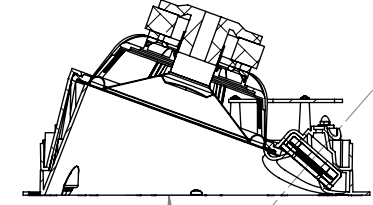

GRILL OFF

MOUNTING LOCKS
EXTEND 0.375in [9.5mm]
BEYOND EDGE

GRILL ON

MAX CEILING
THICKNESS
1in [25mm]

CUTOUT DIAMETER
(WITH TOLERANCE)
9.25in [235mm]

SEALED BACK ENCLOSURE
AVAILABLE AS AN ACCESSORY

XTC8 DIMENSION DRAWING

GRILL OFF

MOUNTING LOCKS
EXTEND 0.375in [9.5mm]
BEYOND EDGE

SECTION A-A

TWEETER ANGLE 49°

TWEETER AIMING: ROTATE SPEAKER ASSEMBLY
TO AIM TWEETER AT LISTENING POSITION

GRILL ON

TWEETER OFFSET

SEALED BACK ENCLOSURE
AVAILABLE AS AN ACCESSORY

XTC8-HT
DIMENSION
DRAWING

GRILL OFF

GRILL ON

**CUTOUT DIMENSIONS
(WITH TOLERANCE)**
 WIDTH: 14.5in [368mm]
 HEIGHT: 6.5in [165mm]

XTW5-LCR

DIMENSION
DRAWING

VERTICAL POSITION

MOUNTING LOCKS
 EXTEND 0.375in [9.5mm]
 BEYOND LONG EDGE
 (VERTICAL AND HORIZONTAL)

GRILL OFF

**CUTOUT DIMENSIONS
(WITH TOLERANCE)**
WIDTH: 7.00in [179mm]
HEIGHT: 10.13in [259mm]

GRILL ON

**MOUNTING LOCKS
EXTEND 0.375in [9.5mm]
BEYOND LONG EDGES**

BOX VOLUME
MINIMUM: 10L [0.35ft³]
OPTIMAL: 20L+ [0.71ft³+]
(BASS OUTPUT DECREASES
AS BOX VOLUME DECREASES)