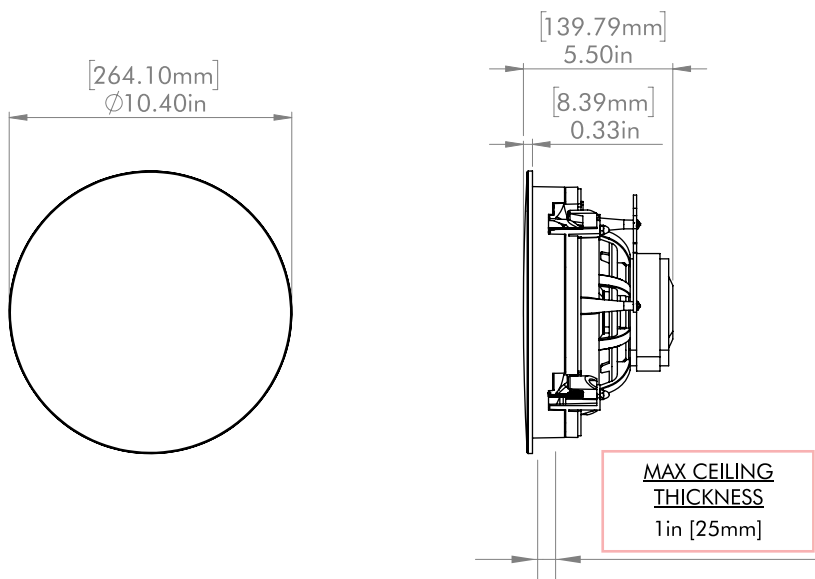

GRILL OFF

MOUNTING LOCKS
EXTEND 0.375in [9.5mm]
BEYOND EDGE

GRILL ON

MAX CEILING
THICKNESS
1in [25mm]

CUTOUT DIAMETER
(WITH TOLERANCE)
9.25in [235mm]

SEALED BACK ENCLOSURE
AVAILABLE AS AN ACCESSORY

XTC8 DIMENSION DRAWING

XTC8-HT
DIMENSION
DRAWING

GRILL OFF

GRILL ON

**CUTOUT DIMENSIONS
(WITH TOLERANCE)**
 WIDTH: 14.5in [368mm]
 HEIGHT: 6.5in [165mm]

XTW5-LCR

DIMENSION
DRAWING

VERTICAL POSITION

MOUNTING LOCKS
 EXTEND 0.375in [9.5mm]
 BEYOND LONG EDGE
 (VERTICAL AND HORIZONTAL)

GRILL OFF

**CUTOUT DIMENSIONS
(WITH TOLERANCE)**
WIDTH: 7.00in [179mm]
HEIGHT: 10.13in [259mm]

GRILL ON

**MOUNTING LOCKS
EXTEND 0.375in [9.5mm]
BEYOND LONG EDGES**

BOX VOLUME
MINIMUM: 10L [0.35ft³]
OPTIMAL: 20L+ [0.71ft³+]
(BASS OUTPUT DECREASES
AS BOX VOLUME DECREASES)

**MAX WALL/CEILING
THICKNESS**
1in [25mm]

XTW6 DIMENSION DRAWING

GRILL OFF

**CUTOUT DIMENSIONS
(WITH TOLERANCE)**
 WIDTH: 6.64in [169mm]
 HEIGHT: 27.00in [685mm]

BOX VOLUME
 MINIMUM: 20L [0.71ft³+]
 OPTIMAL: 40L+ [1.41ft³+]
 (BASS OUTPUT DECREASES
 AS BOX VOLUME DECREASES)