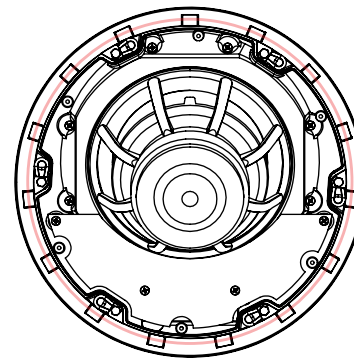

GRILL OFF

MOUNTING LOCKS
EXTEND 0.375in [9.5mm]
BEYOND EDGE

GRILL ON

MAX CEILING
THICKNESS
1in [25mm]

CUTOUT DIAMETER
(WITH TOLERANCE)
9.25in [235mm]

SEALED BACK ENCLOSURE
AVAILABLE AS AN ACCESSORY

XTC8 DIMENSION DRAWING

GRILL OFF

MOUNTING LOCKS
EXTEND 0.375in [9.5mm]
BEYOND EDGE

SECTION A-A

TWEETER ANGLE 49°

TWEETER AIMING: ROTATE SPEAKER ASSEMBLY
TO AIM TWEETER AT LISTENING POSITION

GRILL ON

TWEETER OFFSET

SEALED BACK ENCLOSURE
AVAILABLE AS AN ACCESSORY

XTC8-HT
DIMENSION
DRAWING

GRILL OFF

GRILL ON

**CUTOUT DIMENSIONS
(WITH TOLERANCE)**
 WIDTH: 14.5in [368mm]
 HEIGHT: 6.5in [165mm]

XTW5-LCR

DIMENSION
DRAWING

VERTICAL POSITION

MOUNTING LOCKS
 EXTEND 0.375in [9.5mm]
 BEYOND LONG EDGE
 (VERTICAL AND HORIZONTAL)

GRILL OFF

**CUTOUT DIMENSIONS
(WITH TOLERANCE)**
WIDTH: 7.00in [179mm]
HEIGHT: 10.13in [259mm]

GRILL ON

**MOUNTING LOCKS
EXTEND 0.375in [9.5mm]
BEYOND LONG EDGES**

BOX VOLUME
MINIMUM: 10L [0.35ft³]
OPTIMAL: 20L+ [0.71ft³+]
(BASS OUTPUT DECREASES
AS BOX VOLUME DECREASES)