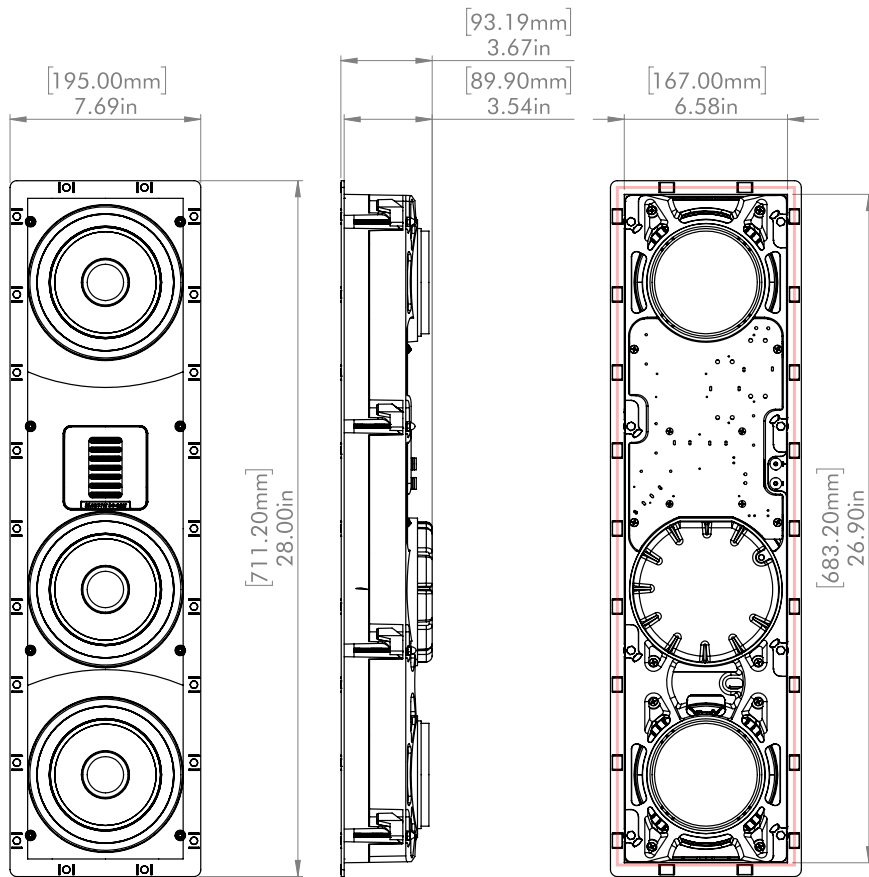

XTC8-HT
DIMENSION
DRAWING

GRILL OFF

GRILL ON

**CUTOUT DIMENSIONS
(WITH TOLERANCE)**
 WIDTH: 14.5in [368mm]
 HEIGHT: 6.5in [165mm]

XTW5-LCR

DIMENSION
DRAWING

VERTICAL POSITION

MOUNTING LOCKS
 EXTEND 0.375in [9.5mm]
 BEYOND LONG EDGE
 (VERTICAL AND HORIZONTAL)

BOX VOLUME
 MINIMUM: 12.5L [0.44ft³]
 OPTIMAL: 25L+ [0.88ft³+]
 (BASS OUTPUT DECREASES
 AS BOX VOLUME DECREASES)

**MAX WALL/CEILING
 THICKNESS**
 1in [25mm]

TWEETER ROTATES 90°

HORIZONTAL INSTALLATION

VERTICAL INSTALLATION

GRILL OFF

**CUTOUT DIMENSIONS
(WITH TOLERANCE)**
WIDTH: 7.00in [179mm]
HEIGHT: 10.13in [259mm]

GRILL ON

**MOUNTING LOCKS
EXTEND 0.375in [9.5mm]
BEYOND LONG EDGES**

BOX VOLUME
MINIMUM: 10L [0.35ft³]
OPTIMAL: 20L+ [0.71ft³+]
(BASS OUTPUT DECREASES
AS BOX VOLUME DECREASES)

**MAX WALL/CEILING
THICKNESS**
1in [25mm]

XTW6 DIMENSION DRAWING

GRILL OFF

**CUTOUT DIMENSIONS
(WITH TOLERANCE)**
 WIDTH: 6.64in [169mm]
 HEIGHT: 27.00in [685mm]

BOX VOLUME
 MINIMUM: 20L [0.71ft³+]
 OPTIMAL: 40L+ [1.41ft³+]
 (BASS OUTPUT DECREASES
 AS BOX VOLUME DECREASES)