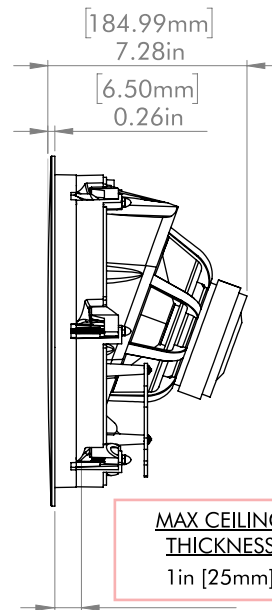

GRILL OFF

MOUNTING LOCKS
EXTEND 0.375in [9.5mm]
BEYOND EDGE

SECTION A-A

TWEETER ANGLE 49°

TWEETER AIMING: ROTATE SPEAKER ASSEMBLY
TO AIM TWEETER AT LISTENING POSITION

GRILL ON

TWEETER OFFSET

SEALED BACK ENCLOSURE
AVAILABLE AS AN ACCESSORY

XTC8-HT
DIMENSION
DRAWING