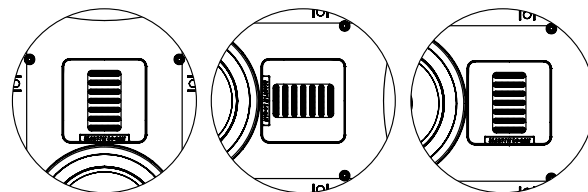

**MAX WALL/CEILING
THICKNESS**
1in [25mm]

XTW6 DIMENSION DRAWING

GRILL OFF

**CUTOUT DIMENSIONS
(WITH TOLERANCE)**
 WIDTH: 6.64in [169mm]
 HEIGHT: 27.00in [685mm]

BOX VOLUME
 MINIMUM: 20L [0.71ft³+]
 OPTIMAL: 40L+ [1.41ft³+]
 (BASS OUTPUT DECREASES
 AS BOX VOLUME DECREASES)

GRILL ON

MOUNTING LOCKS
 EXTEND 0.375in [9.5mm]
 BEYOND LONG EDGES

**MAX WALL/CEILING
THICKNESS**
 1in [25mm]

TWEETER ROTATES 90°

VERTICAL INSTALLATION

HORIZONTAL INSTALLATION

XTW6-LCR

DIMENSION
DRAWING