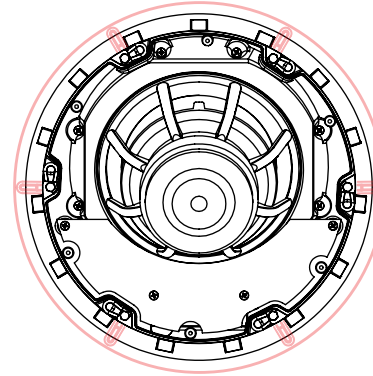

MOUNTING LOCKS
EXTEND 0.375in [9.5mm]
BEYOND EDGE

SECTION A-A