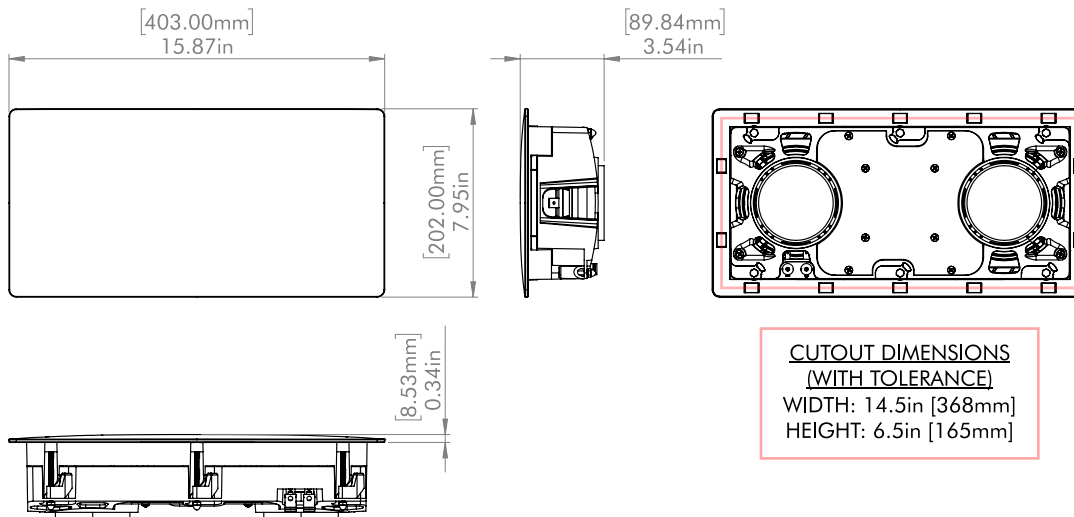

XTC8-HT
DIMENSION
DRAWING

GRILL OFF

GRILL ON

**CUTOUT DIMENSIONS
(WITH TOLERANCE)**
 WIDTH: 14.5in [368mm]
 HEIGHT: 6.5in [165mm]

XTW5-LCR

DIMENSION
DRAWING

VERTICAL POSITION

MOUNTING LOCKS
 EXTEND 0.375in [9.5mm]
 BEYOND LONG EDGE
 (VERTICAL AND HORIZONTAL)

BOX VOLUME
 MINIMUM: 12.5L [0.44ft³]
 OPTIMAL: 25L+ [0.88ft³+]
 (BASS OUTPUT DECREASES
 AS BOX VOLUME DECREASES)

**MAX WALL/CEILING
 THICKNESS**
 1in [25mm]

TWEETER ROTATES 90°

HORIZONTAL INSTALLATION

VERTICAL INSTALLATION

GRILL OFF

**CUTOUT DIMENSIONS
(WITH TOLERANCE)**
WIDTH: 7.00in [179mm]
HEIGHT: 10.13in [259mm]

GRILL ON

**MOUNTING LOCKS
EXTEND 0.375in [9.5mm]
BEYOND LONG EDGES**

BOX VOLUME
MINIMUM: 10L [0.35ft³]
OPTIMAL: 20L+ [0.71ft³+]
(BASS OUTPUT DECREASES
AS BOX VOLUME DECREASES)

**MAX WALL/CEILING
THICKNESS**
1in [25mm]

XTW6 DIMENSION DRAWING

GRILL OFF

**CUTOUT DIMENSIONS
(WITH TOLERANCE)**
 WIDTH: 6.64in [169mm]
 HEIGHT: 27.00in [685mm]

BOX VOLUME
 MINIMUM: 20L [0.71ft³+]
 OPTIMAL: 40L+ [1.41ft³+]
 (BASS OUTPUT DECREASES
 AS BOX VOLUME DECREASES)