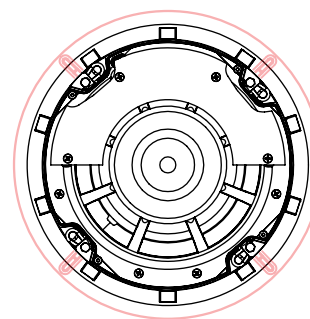

GRILL OFF

MOUNTING LOCKS
EXTEND 0.375in [9.5mm]
BEYOND EDGE

GRILL ON

MAX CEILING
THICKNESS
1in [25mm]

CUTOUT DIAMETER
(WITH TOLERANCE)
9.25in [235mm]

SEALED BACK ENCLOSURE
AVAILABLE AS AN ACCESSORY

XTC8 DIMENSION DRAWING

GRILL OFF

MOUNTING LOCKS
EXTEND 0.375in [9.5mm]
BEYOND EDGE

SECTION A-A

TWEETER ANGLE 49°

TWEETER AIMING: ROTATE SPEAKER ASSEMBLY
TO AIM TWEETER AT LISTENING POSITION

GRILL ON

TWEETER OFFSET

SEALED BACK ENCLOSURE
AVAILABLE AS AN ACCESSORY

XTC8-HT
DIMENSION
DRAWING

GRILL OFF

GRILL ON

**CUTOUT DIMENSIONS
(WITH TOLERANCE)**
 WIDTH: 14.5in [368mm]
 HEIGHT: 6.5in [165mm]

XTW5-LCR

DIMENSION
DRAWING

VERTICAL POSITION

MOUNTING LOCKS
 EXTEND 0.375in [9.5mm]
 BEYOND LONG EDGE
 (VERTICAL AND HORIZONTAL)

GRILL OFF

**CUTOUT DIMENSIONS
(WITH TOLERANCE)**
WIDTH: 7.00in [179mm]
HEIGHT: 10.13in [259mm]

GRILL ON

**MOUNTING LOCKS
EXTEND 0.375in [9.5mm]
BEYOND LONG EDGES**

BOX VOLUME
MINIMUM: 10L [0.35ft³]
OPTIMAL: 20L+ [0.71ft³+]
(BASS OUTPUT DECREASES
AS BOX VOLUME DECREASES)