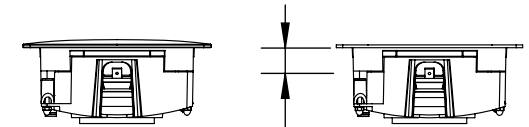

XTC8-HT
DIMENSION
DRAWING

GRILL OFF

GRILL ON

**CUTOUT DIMENSIONS
(WITH TOLERANCE)**
 WIDTH: 14.5in [368mm]
 HEIGHT: 6.5in [165mm]

XTW5-LCR

DIMENSION
DRAWING

VERTICAL POSITION

MOUNTING LOCKS
 EXTEND 0.375in [9.5mm]
 BEYOND LONG EDGE
 (VERTICAL AND HORIZONTAL)

BOX VOLUME
 MINIMUM: 12.5L [0.44ft³]
 OPTIMAL: 25L+ [0.88ft³+]
 (BASS OUTPUT DECREASES
 AS BOX VOLUME DECREASES)

**MAX WALL/CEILING
 THICKNESS**
 1in [25mm]

TWEETER ROTATES 90°

HORIZONTAL INSTALLATION

VERTICAL INSTALLATION

GRILL OFF

**CUTOUT DIMENSIONS
(WITH TOLERANCE)**
WIDTH: 7.00in [179mm]
HEIGHT: 10.13in [259mm]

GRILL ON

**MOUNTING LOCKS
EXTEND 0.375in [9.5mm]
BEYOND LONG EDGES**

BOX VOLUME
MINIMUM: 10L [0.35ft³]
OPTIMAL: 20L+ [0.71ft³+]
(BASS OUTPUT DECREASES
AS BOX VOLUME DECREASES)

**MAX WALL/CEILING
THICKNESS**
1in [25mm]

XTW6 DIMENSION DRAWING

GRILL OFF

**CUTOUT DIMENSIONS
(WITH TOLERANCE)**
 WIDTH: 6.64in [169mm]
 HEIGHT: 27.00in [685mm]

BOX VOLUME
 MINIMUM: 20L [0.71ft³+]
 OPTIMAL: 40L+ [1.41ft³+]
 (BASS OUTPUT DECREASES
 AS BOX VOLUME DECREASES)