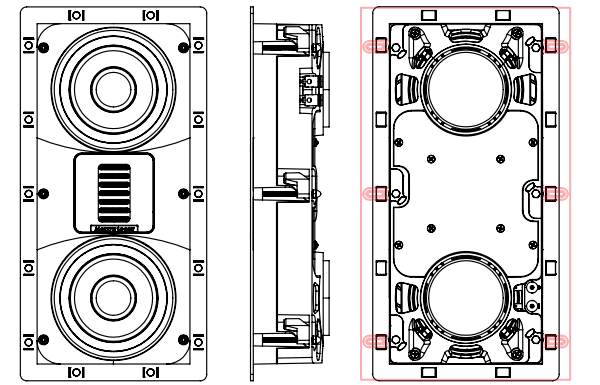

XTC8-HT
DIMENSION
DRAWING

GRILL OFF

GRILL ON

**CUTOUT DIMENSIONS
(WITH TOLERANCE)**
 WIDTH: 14.5in [368mm]
 HEIGHT: 6.5in [165mm]

XTW5-LCR

DIMENSION
DRAWING

VERTICAL POSITION

MOUNTING LOCKS
 EXTEND 0.375in [9.5mm]
 BEYOND LONG EDGE
 (VERTICAL AND HORIZONTAL)

BOX VOLUME
 MINIMUM: 12.5L [0.44ft³]
 OPTIMAL: 25L+ [0.88ft³+]
 (BASS OUTPUT DECREASES
 AS BOX VOLUME DECREASES)

**MAX WALL/CEILING
 THICKNESS**
 1in [25mm]

TWEETER ROTATES 90°

HORIZONTAL INSTALLATION

VERTICAL INSTALLATION

GRILL OFF

**CUTOUT DIMENSIONS
(WITH TOLERANCE)**
WIDTH: 7.00in [179mm]
HEIGHT: 10.13in [259mm]

GRILL ON

**MOUNTING LOCKS
EXTEND 0.375in [9.5mm]
BEYOND LONG EDGES**

BOX VOLUME
MINIMUM: 10L [0.35ft³]
OPTIMAL: 20L+ [0.71ft³+]
(BASS OUTPUT DECREASES
AS BOX VOLUME DECREASES)

**MAX WALL/CEILING
THICKNESS**
1in [25mm]

XTW6 DIMENSION DRAWING

GRILL OFF

**CUTOUT DIMENSIONS
(WITH TOLERANCE)**
 WIDTH: 6.64in [169mm]
 HEIGHT: 27.00in [685mm]

BOX VOLUME
 MINIMUM: 20L [0.71ft³+]
 OPTIMAL: 40L+ [1.41ft³+]
 (BASS OUTPUT DECREASES
 AS BOX VOLUME DECREASES)