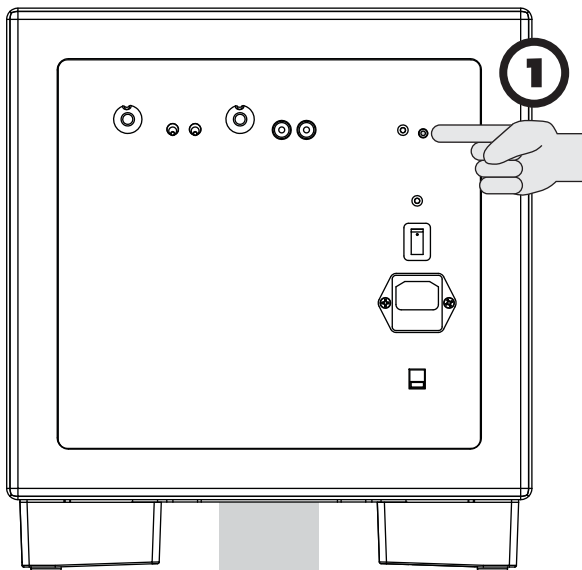

# SWT-1

**MARTIN LOGAN®**

**[www.MartinLogan.com](http://www.MartinLogan.com)**

CE

FC

16-bit 48kHz  
<30-40ft (10-12.5m)

**MARTIN LOGAN®**

©2009 MartinLogan, Ltd. All rights reserved.