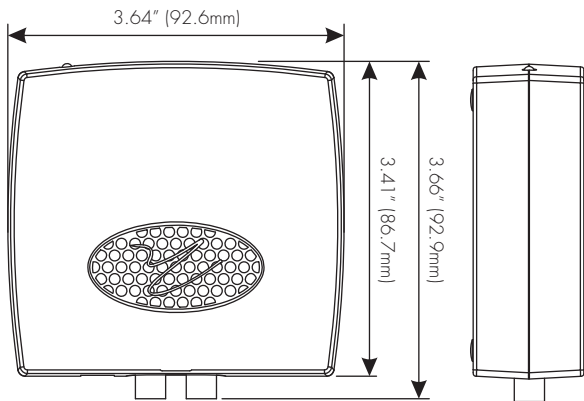

# SWT-1

**MARTIN LOGAN®**

**[www.MartinLogan.com](http://www.MartinLogan.com)**

CE

FC

16-bit 48kHz  
<30-40ft (10-12.5m)

**MARTIN LOGAN®**

©2009 MartinLogan, Ltd. All rights reserved.