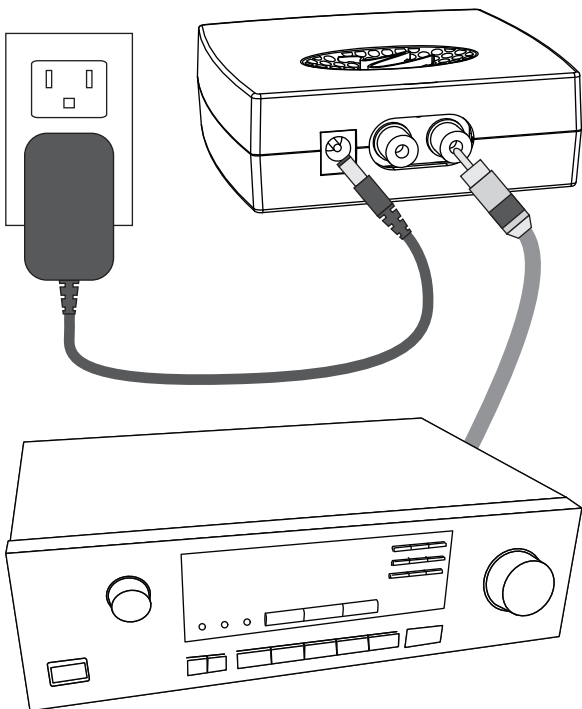

# SWT-1

**MARTIN LOGAN®**

**[www.MartinLogan.com](http://www.MartinLogan.com)**

CE

FC

16-bit 48kHz  
<30-40ft (10-12.5m)

**MARTIN LOGAN®**

©2009 MartinLogan, Ltd. All rights reserved.