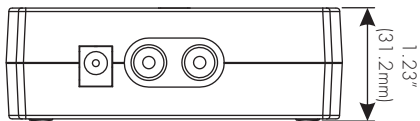

# SWT-1

**MARTIN LOGAN®**

**[www.MartinLogan.com](http://www.MartinLogan.com)**

CE

FC

16-bit 48kHz  
<30-40ft (10-12.5m)

**MARTIN LOGAN®**

©2009 MartinLogan, Ltd. All rights reserved.