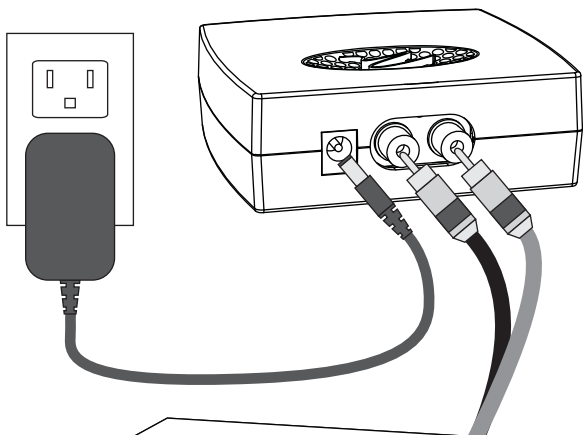

# SWT-1

**MARTIN LOGAN®**

**[www.MartinLogan.com](http://www.MartinLogan.com)**

CE

FC

16-bit 48kHz  
<30-40ft (10-12.5m)

**MARTIN LOGAN®**

©2009 MartinLogan, Ltd. All rights reserved.