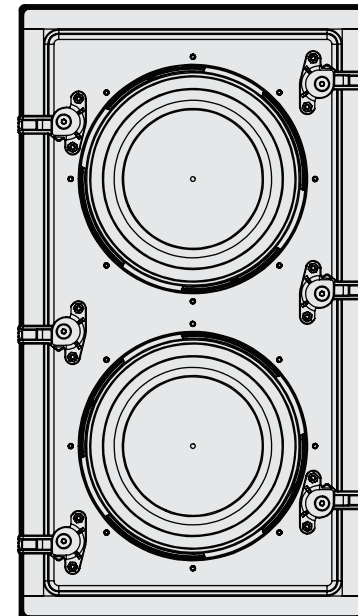

TOP VIEW

10.73"
[273mm]

FRONT VIEW

MINIMUM
MOUNTING
DEPTH

3.5"
[90mm]

SIDE VIEW

TOP VIEW
(with grille)

BACK VIEW

MOUNTING DIMENSIONS: (H) 19.11" [486mm] x (W) 10.73" [273mm] x (D) 4.1" [103mm]

WEIGHT: 15lbs (6.8kg) each