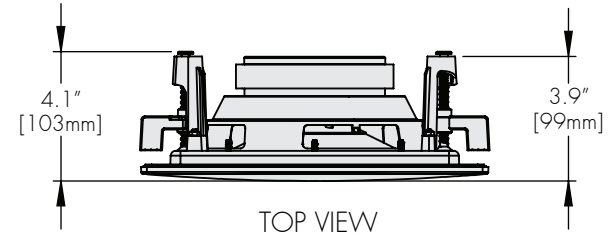

TOP VIEW

10.73"
[273mm]

FRONT VIEW

MINIMUM
MOUNTING
DEPTH

3.5"
[90mm]

SIDE VIEW

TOP VIEW
(with grille)

BACK VIEW

MOUNTING DIMENSIONS: (H) 19.11" [486mm] x (W) 10.73" [273mm] x (D) 4.1" [103mm]

WEIGHT: 15lbs (6.8kg) each