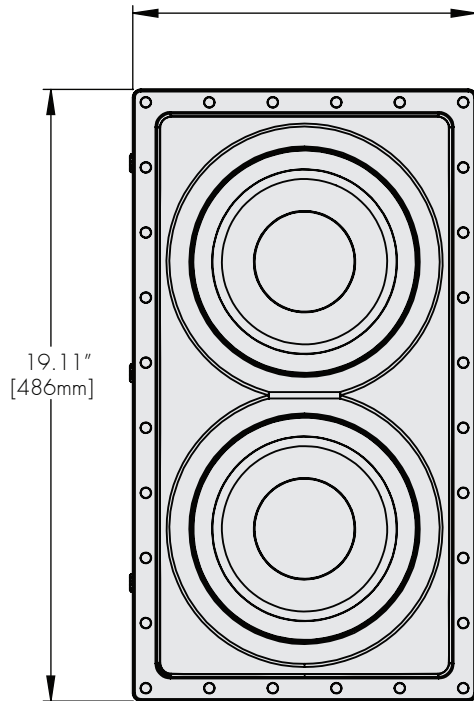

TOP VIEW

10.73"
[273mm]

FRONT VIEW

MINIMUM
MOUNTING
DEPTH

3.5"
[90mm]

SIDE VIEW

TOP VIEW
(with grille)

BACK VIEW

MOUNTING DIMENSIONS: (H) 19.11" [486mm] x (W) 10.73" [273mm] x (D) 4.1" [103mm]

WEIGHT: 15lbs (6.8kg) each