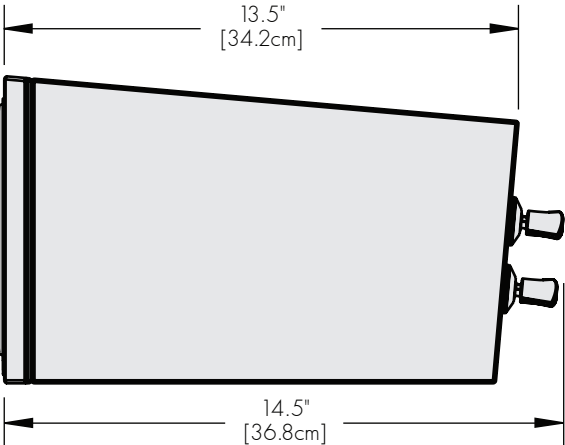

FRONT VIEW

SIDE VIEW

MOUNTING DIMENSIONS: (H) 8" [20.3cm] x (W) 24" [61cm] x (D) 14.5" [36.8cm]

WEIGHT: 34lbs (15.4kg) each