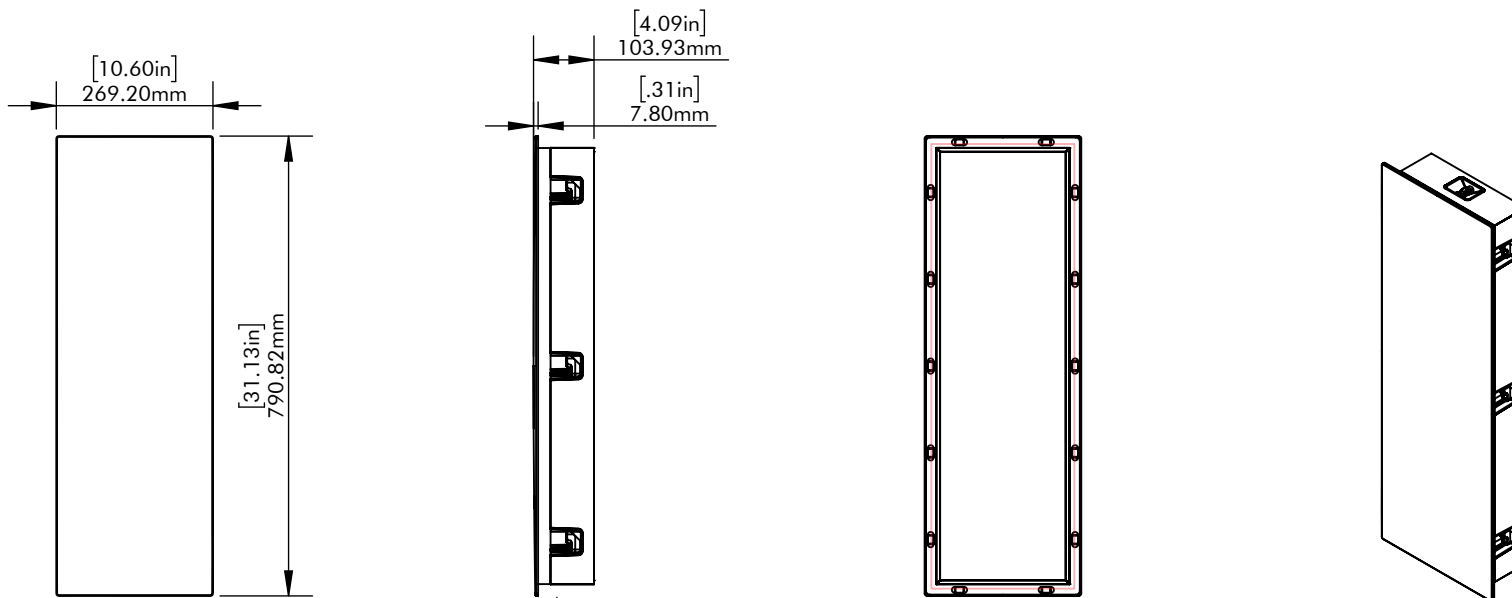

GRILL OFF

GRILL ON

Tribute 5XW

DIMENSION
DRAWING

MAX WALL/CEILING
THICKNESS
1.5in [38mm]

CUTOUT DIMENSIONS
(WITH TOLERANCE)
WIDTH: 9.29in [236mm]
HEIGHT: 29.82in [757mm]