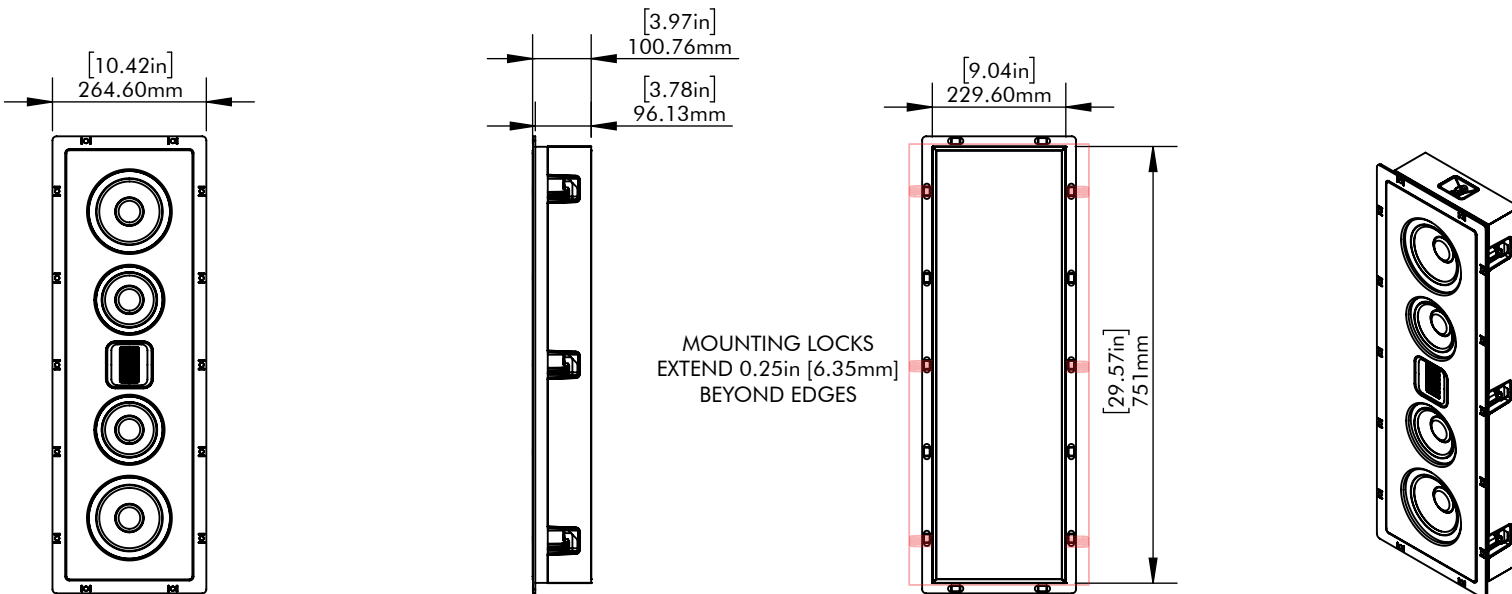

GRILL OFF

GRILL ON

Tribute 5XW

DIMENSION
DRAWING

MAX WALL/CEILING
THICKNESS
1.5in [38mm]

CUTOUT DIMENSIONS
(WITH TOLERANCE)
WIDTH: 9.29in [236mm]
HEIGHT: 29.82in [757mm]