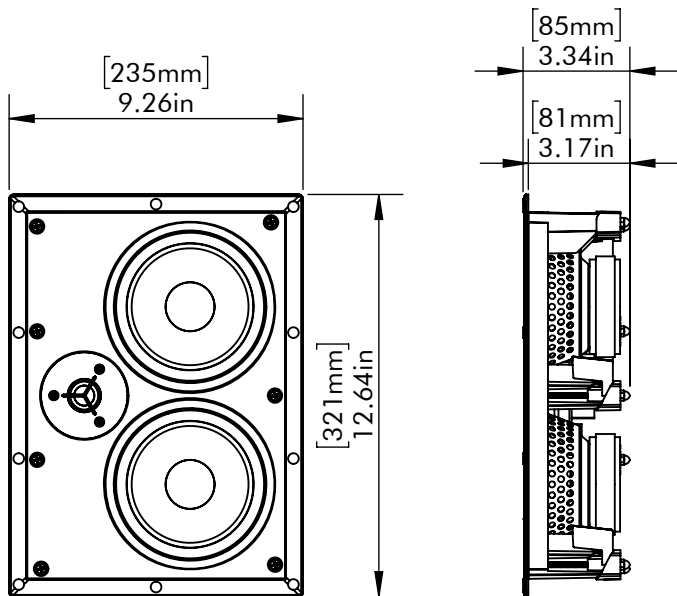

GRILL OFF

MOUNTING LOCKS
EXTEND 0.375in [9.5mm]
BEYOND ALL EDGES

GRILL ON

MAX WALL/CEILING
THICKNESS
1in [25mm]

CUTOUT DIMENSIONS
(WITH TOLERANCE)
WIDTH: 8.25in [209mm]
HEIGHT: 11.63in [295mm]

ML-66i
DIMENSION
DRAWING