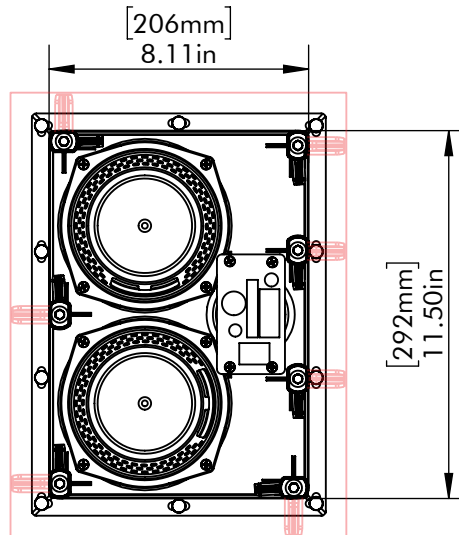

GRILL OFF

MOUNTING LOCKS
EXTEND 0.375in [9.5mm]
BEYOND ALL EDGES

GRILL ON

MAX WALL/CEILING
THICKNESS
1in [25mm]

CUTOUT DIMENSIONS
(WITH TOLERANCE)
WIDTH: 8.25in [209mm]
HEIGHT: 11.63in [295mm]

ML-66i
DIMENSION
DRAWING