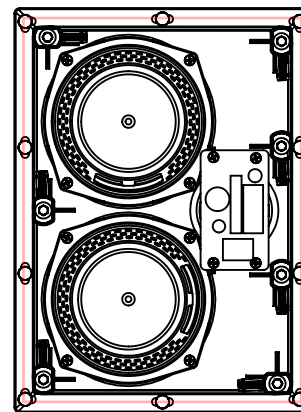

GRILL OFF

MOUNTING LOCKS
EXTEND 0.375in [9.5mm]
BEYOND ALL EDGES

GRILL ON

MAX WALL/CEILING
THICKNESS
1in [25mm]

CUTOUT DIMENSIONS
(WITH TOLERANCE)
WIDTH: 8.25in [209mm]
HEIGHT: 11.63in [295mm]

ML-66i
DIMENSION
DRAWING