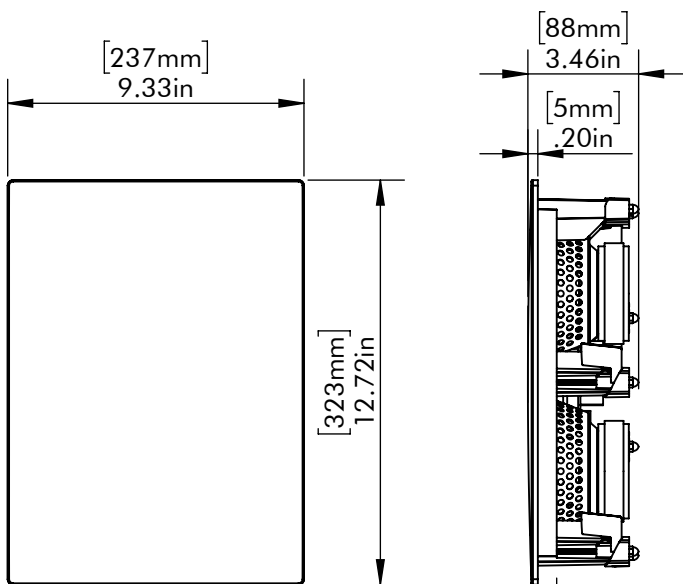

GRILL OFF

MOUNTING LOCKS
EXTEND 0.375in [9.5mm]
BEYOND ALL EDGES

GRILL ON

MAX WALL/CEILING
THICKNESS
1in [25mm]

CUTOUT DIMENSIONS
(WITH TOLERANCE)
WIDTH: 8.25in [209mm]
HEIGHT: 11.63in [295mm]

ML-66i
DIMENSION
DRAWING