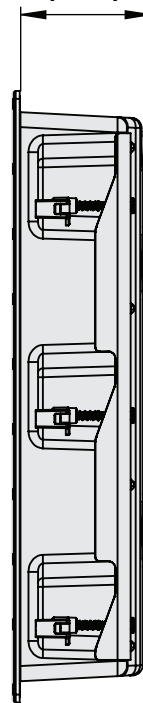

TOP VIEW

10.73"
[273mm]

TOP VIEW
(with grille)

MINIMUM
MOUNTING
DEPTH

3.9"
[98mm]

FRONT VIEW

SIDE VIEW

BACK VIEW

MOUNTING DIMENSIONS: (H) 19-1/8" [48.5cm] x (W) 10-3/4" [27.2cm] x (D) 3.9" [9.8cm]

WEIGHT: 26.7lbs (12.5kg) each