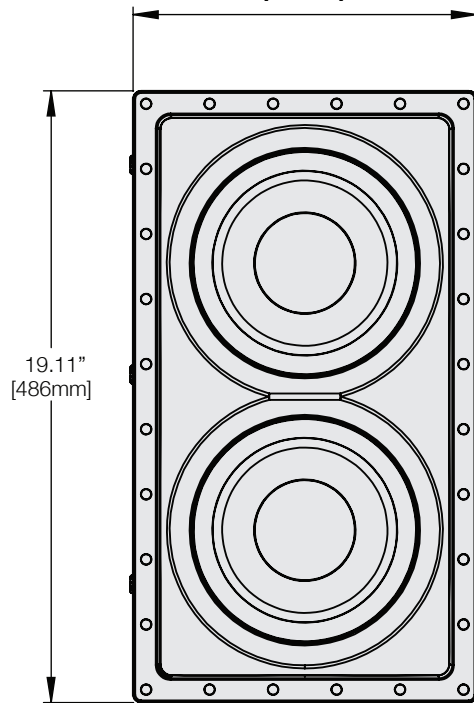

TOP VIEW

10.73"
[273mm]

TOP VIEW
(with grille)

MINIMUM
MOUNTING
DEPTH

3.9"
[98mm]

FRONT VIEW

SIDE VIEW

BACK VIEW

MOUNTING DIMENSIONS: (H) 19-1/8" [48.5cm] x (W) 10-3/4" [27.2cm] x (D) 3.9" [9.8cm]

WEIGHT: 26.7lbs (12.5kg) each