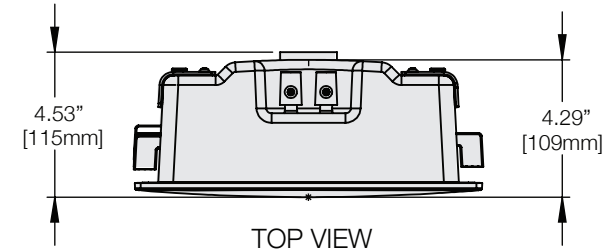

TOP VIEW

10.73"
[273mm]

TOP VIEW
(with grille)

MINIMUM
MOUNTING
DEPTH

3.9"
[98mm]

FRONT VIEW

SIDE VIEW

BACK VIEW

MOUNTING DIMENSIONS: (H) 19-1/8" [48.5cm] x (W) 10-3/4" [27.2cm] x (D) 3.9" [9.8cm]

WEIGHT: 26.7lbs (12.5kg) each