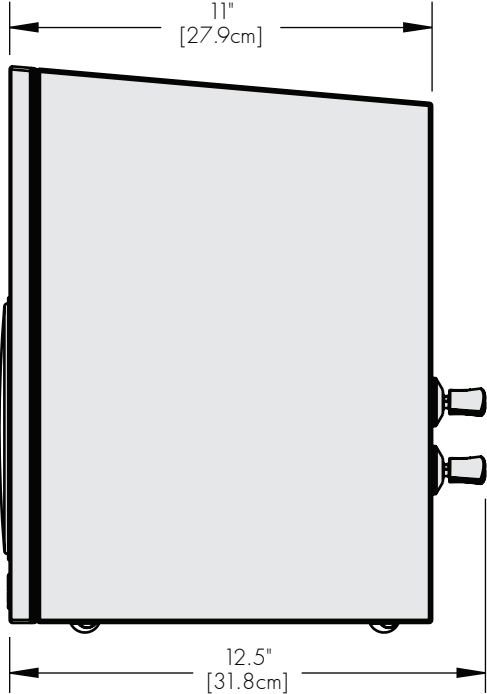

FRONT VIEW

SIDE VIEW

**MOUNTING DIMENSIONS:** (H) 14.5" [36.8cm] x (W) 8" [20.3cm] x (D) 12.5" [31.8cm]

**WEIGHT:** 20.5lbs (9.3kg) each