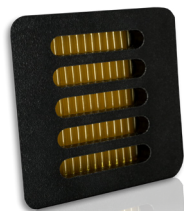

Compact Bookshelf

Motion 2
MARTIN LOGAN

Motion 4
MARTIN LOGAN

Floor Standing

Motion 10
MARTIN LOGAN

Motion 12
MARTIN LOGAN

Compact Center

Motion 6
MARTIN LOGAN

Motion 8
MARTIN LOGAN

Premium Connections

High-quality push-style speaker connections make hookup a breeze.

Folded Motion™
Engineering magic and high-performance technology combine to create beautiful music.