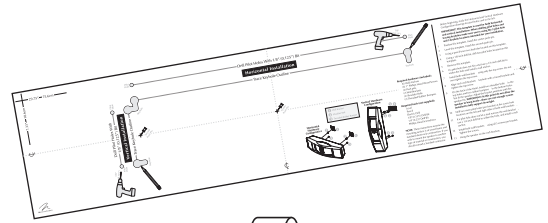

FEATURE™

MARTIN LOGAN

DESIGN SERIES

©2008 MartinLogan, Ltd. All rights reserved.
Rev. #071508

x 1

x 2

x 6

1/8 in. & 1/4 in.

- Power drill
- Pencil
- Screwdriver
- 1/8 in. screw
- 1/4 in. screw
- 1/4 in. screw (with different head)

1/8 in. & 1/4 in.