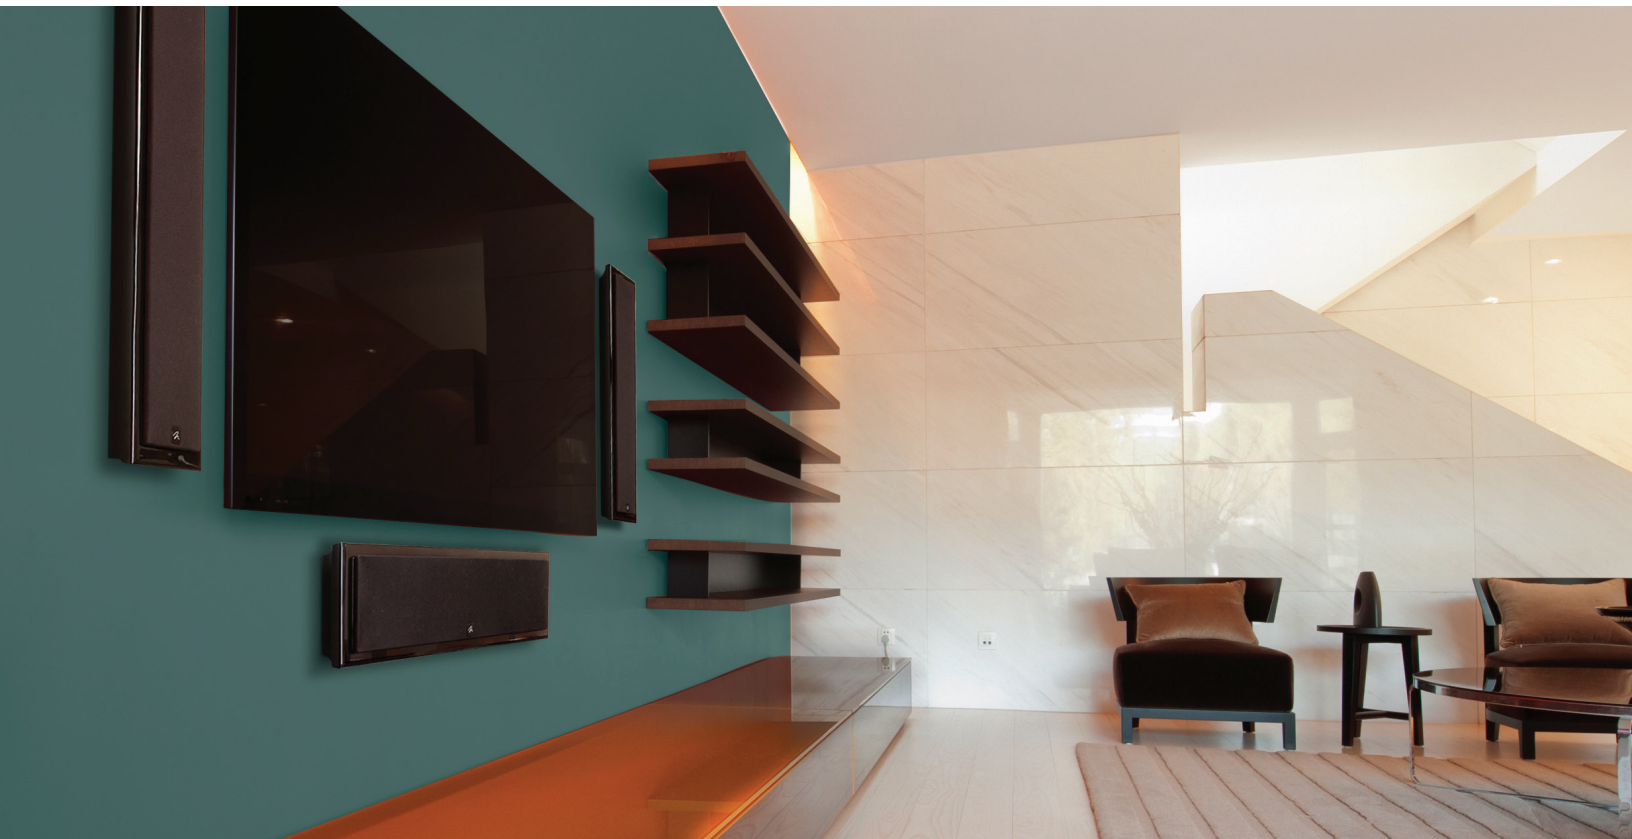

- Vince Hanada

hometheater
review.com

June 2014

<http://bit.ly/2z3FoQg>

"... the Motion SLM-XL speakers are the best-sounding on-wall speakers I've heard at or anywhere near their price. The speaker's versatility for use as a center channel and/or surround - as well as its ability to be placed on the wall, desktop, or floor - make it a superb value. If you are looking for a great pair of low-profile speakers to match with your flat-panel TV, you owe it to yourself to take the SLM-XLs for a spin and see if they're right for you." - **Myron Ho**