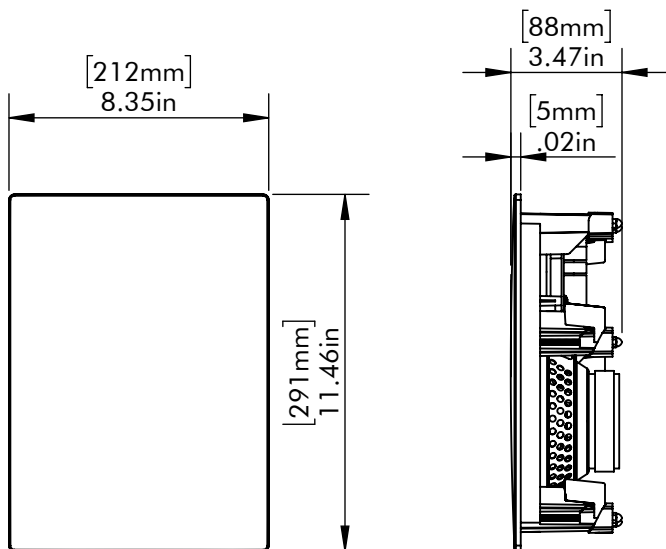

GRILL OFF

MOUNTING LOCKS
EXTEND 0.375in [9.5mm]
BEYOND ALL EDGES

GRILL ON

MAX WALL/CEILING
THICKNESS
1in [25mm]

CUTOUT DIMENSIONS
(WITH TOLERANCE)
WIDTH: 7.13in [180mm]
HEIGHT: 10.13in [257mm]

ML-65i
DIMENSION
DRAWING