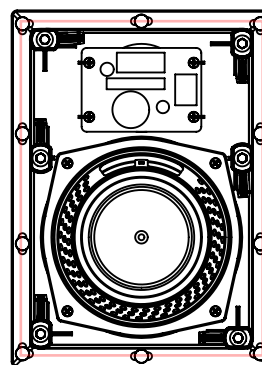

GRILL OFF

MOUNTING LOCKS
EXTEND 0.375in [9.5mm]
BEYOND ALL EDGES

GRILL ON

MAX WALL/CEILING
THICKNESS
1in [25mm]

CUTOUT DIMENSIONS
(WITH TOLERANCE)
WIDTH: 7.13in [180mm]
HEIGHT: 10.13in [257mm]

ML-65i
DIMENSION
DRAWING