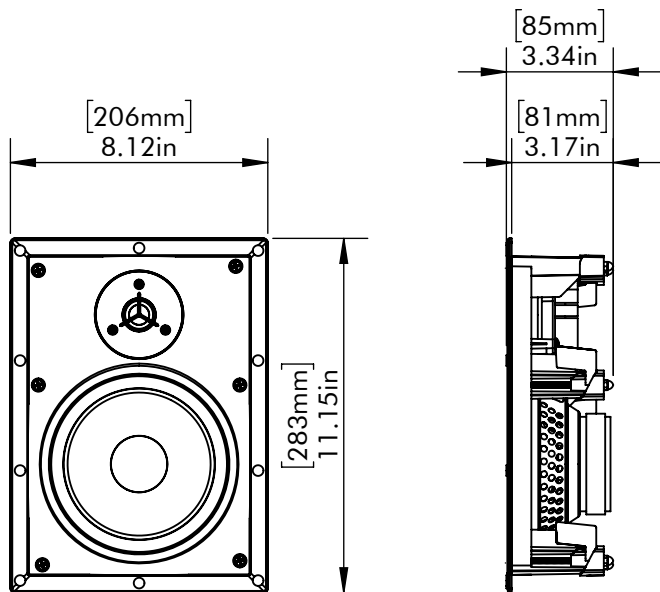

GRILL OFF

MOUNTING LOCKS
EXTEND 0.375in [9.5mm]
BEYOND ALL EDGES

GRILL ON

MAX WALL/CEILING
THICKNESS
1in [25mm]

CUTOUT DIMENSIONS
(WITH TOLERANCE)
WIDTH: 7.13in [180mm]
HEIGHT: 10.13in [257mm]

ML-65i
DIMENSION
DRAWING