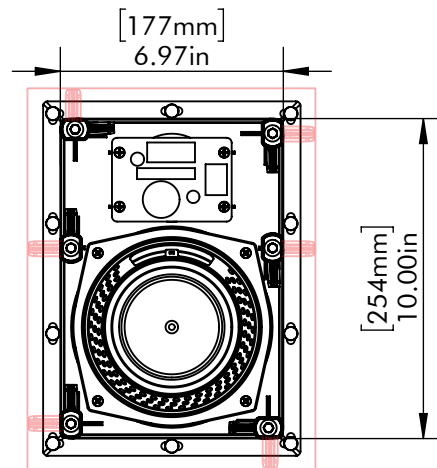

GRILL OFF

MOUNTING LOCKS
EXTEND 0.375in [9.5mm]
BEYOND ALL EDGES

GRILL ON

MAX WALL/CEILING
THICKNESS
1in [25mm]

CUTOUT DIMENSIONS
(WITH TOLERANCE)
WIDTH: 7.13in [180mm]
HEIGHT: 10.13in [257mm]

ML-65i
DIMENSION
DRAWING