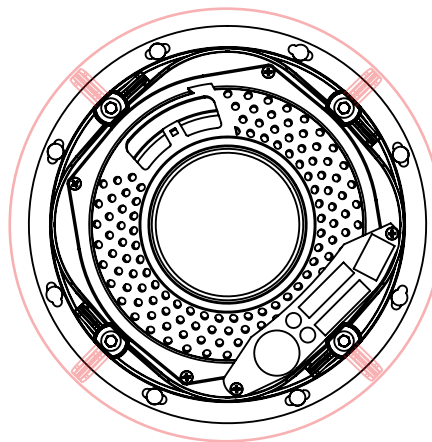

GRILL OFF

MOUNTING LOCKS  
EXTEND 0.375in [9.5mm]  
BEYOND ALL EDGES

GRILL ON

MAX CEILING  
THICKNESS  
1in [25mm]

CUTOUT DIAMETER  
(WITH TOLERANCE)  
9.38in [238mm]

**ML-80i**  
DIMENSION  
DRAWING