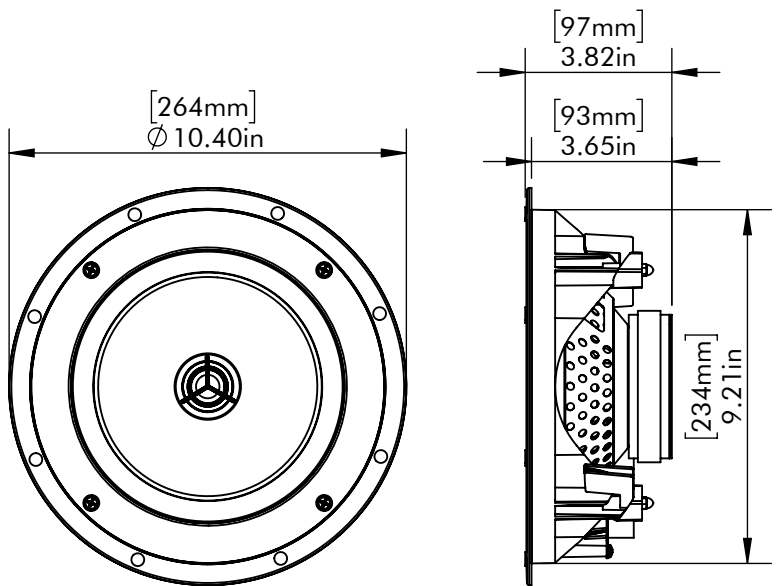

GRILL OFF

MOUNTING LOCKS  
EXTEND 0.375in [9.5mm]  
BEYOND ALL EDGES

GRILL ON

MAX CEILING  
THICKNESS  
1in [25mm]

CUTOUT DIAMETER  
(WITH TOLERANCE)  
9.38in [238mm]

**ML-80i**  
DIMENSION  
DRAWING