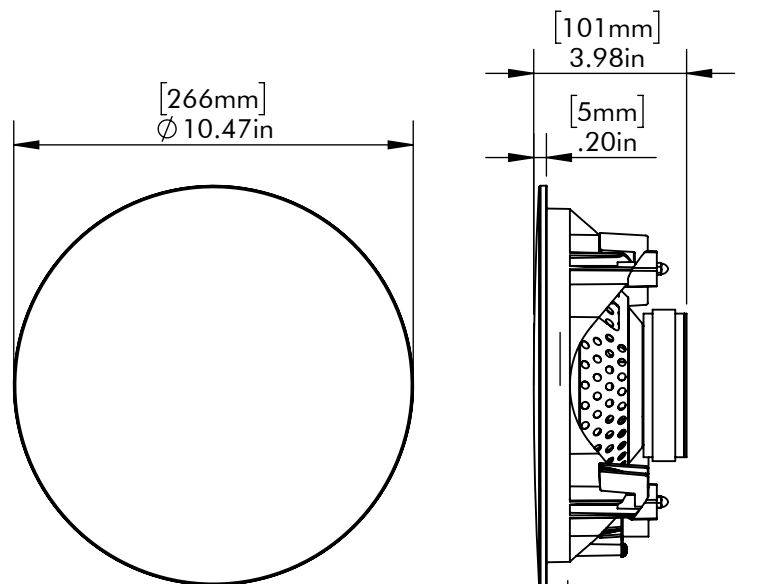

GRILL OFF

MOUNTING LOCKS  
EXTEND 0.375in [9.5mm]  
BEYOND ALL EDGES

GRILL ON

MAX CEILING  
THICKNESS  
1in [25mm]

CUTOUT DIAMETER  
(WITH TOLERANCE)  
9.38in [238mm]

**ML-80i**  
DIMENSION  
DRAWING