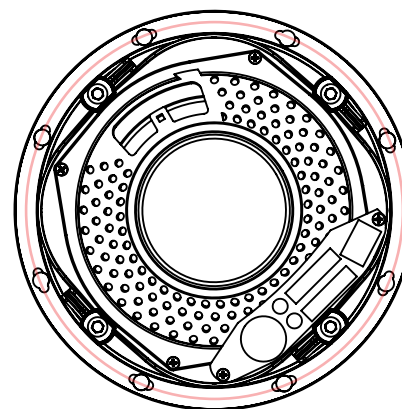

GRILL OFF

MOUNTING LOCKS  
EXTEND 0.375in [9.5mm]  
BEYOND ALL EDGES

GRILL ON

MAX CEILING  
THICKNESS  
1in [25mm]

CUTOUT DIAMETER  
(WITH TOLERANCE)  
9.38in [238mm]

**ML-80i**  
DIMENSION  
DRAWING