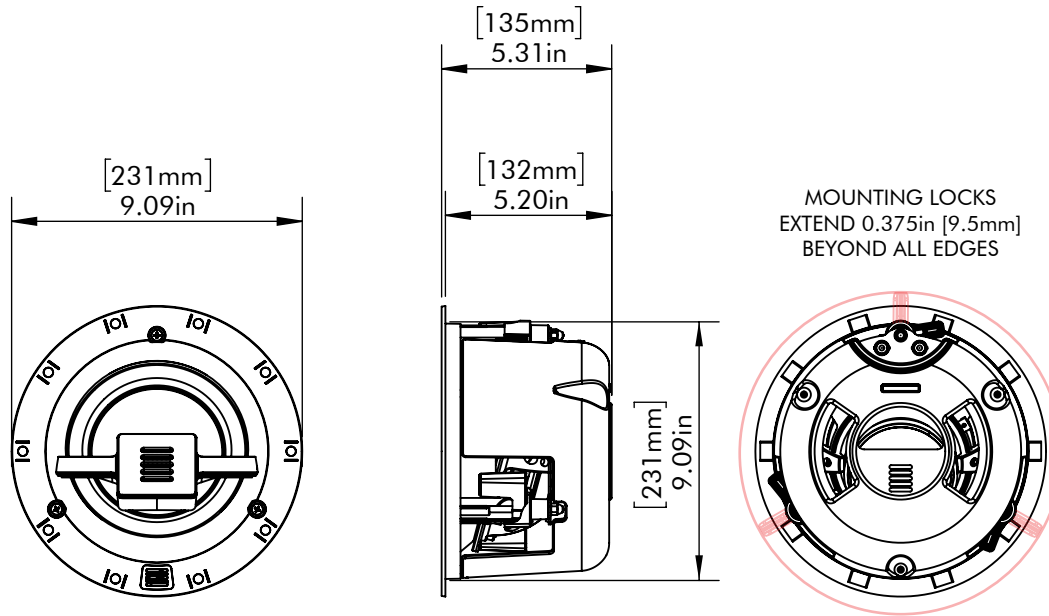

GRILL OFF

SECTION A-A

TWEETER ANGLE 50.00°

TWEETER AIMING: ROTATE SPEAKER ASSEMBLY
TO AIM TWEETER AT LISTENING POSITION

GRILL ON

TWEETER OFFSET

EM-IC
DIMENSION
DRAWING