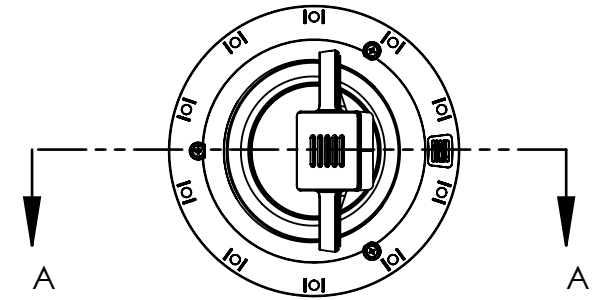

GRILL OFF

SECTION A-A

TWEETER ANGLE 50.00°

TWEETER AIMING: ROTATE SPEAKER ASSEMBLY
TO AIM TWEETER AT LISTENING POSITION

GRILL ON

TWEETER OFFSET

EM-IC
DIMENSION
DRAWING