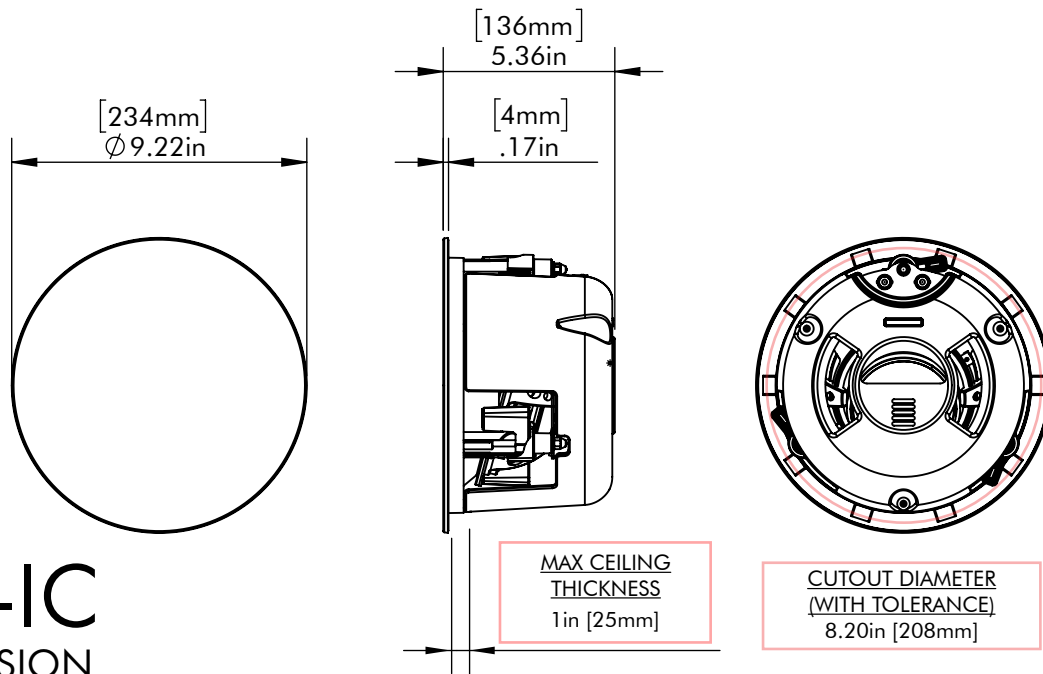

GRILL OFF

SECTION A-A

TWEETER ANGLE 50.00°

TWEETER AIMING: ROTATE SPEAKER ASSEMBLY
TO AIM TWEETER AT LISTENING POSITION

GRILL ON

TWEETER OFFSET

EM-IC
DIMENSION
DRAWING