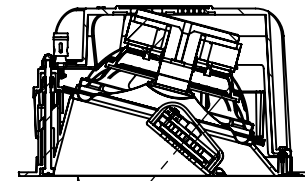

GRILL OFF

SECTION A-A

TWEETER ANGLE 50.00°

TWEETER AIMING: ROTATE SPEAKER ASSEMBLY
TO AIM TWEETER AT LISTENING POSITION

GRILL ON

TWEETER OFFSET

EM-IC
DIMENSION
DRAWING