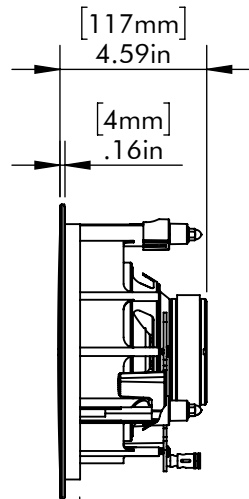

GRILL OFF

MOUNTING LOCKS  
EXTEND 0.375in [9.5mm]  
BEYOND ALL EDGES

SECTION A-A

90.00°

TWEETER ANGLE  
WITH TWEETER AIMED DIRECTLY DOWN

TWEETER AIMING: ADJUST TWEETER ASSEMBLY  
TO AIM AT LISTENING POSITION

GRILL ON

MAX CEILING  
THICKNESS  
1in [25mm]

CUTOUT DIAMETER  
(WITH TOLERANCE)  
8.35in [212mm]

HELOS 12  
DIMENSION  
DRAWING