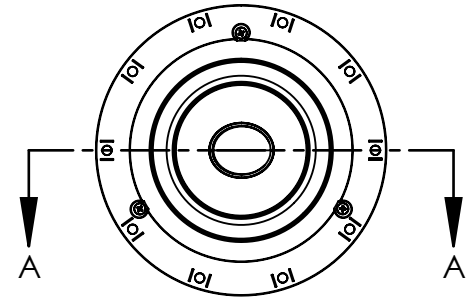

GRILL OFF

MOUNTING LOCKS  
EXTEND 0.375in [9.5mm]  
BEYOND ALL EDGES

SECTION A-A

90.00°

TWEETER ANGLE  
WITH TWEETER AIMED DIRECTLY DOWN

TWEETER AIMING: ADJUST TWEETER ASSEMBLY  
TO AIM AT LISTENING POSITION

GRILL ON

MAX CEILING  
THICKNESS  
1in [25mm]

CUTOUT DIAMETER  
(WITH TOLERANCE)  
8.35in [212mm]

HELOS 12  
DIMENSION  
DRAWING