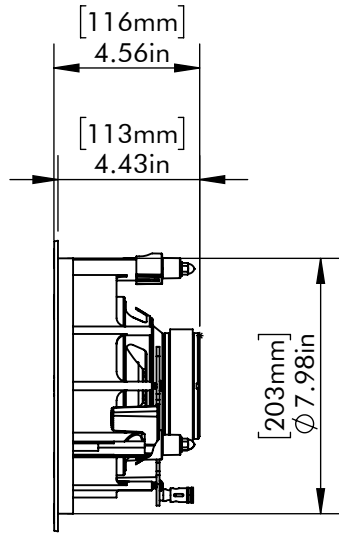

GRILL OFF

MOUNTING LOCKS  
EXTEND 0.375in [9.5mm]  
BEYOND ALL EDGES

SECTION A-A

90.00°

TWEETER ANGLE  
WITH TWEETER AIMED DIRECTLY DOWN

TWEETER AIMING: ADJUST TWEETER ASSEMBLY  
TO AIM AT LISTENING POSITION

GRILL ON

MAX CEILING  
THICKNESS  
1in [25mm]

CUTOUT DIAMETER  
(WITH TOLERANCE)  
8.35in [212mm]

HELOS 12  
DIMENSION  
DRAWING