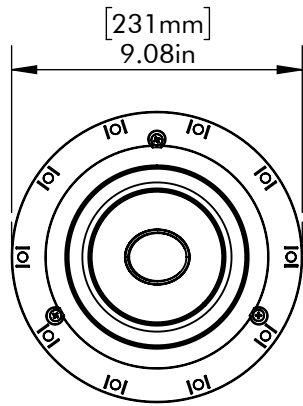

GRILL OFF

MOUNTING LOCKS  
EXTEND 0.375in [9.5mm]  
BEYOND ALL EDGES

SECTION A-A

90.00°

TWEETER ANGLE  
WITH TWEETER AIMED DIRECTLY DOWN

TWEETER AIMING: ADJUST TWEETER ASSEMBLY  
TO AIM AT LISTENING POSITION

GRILL ON

MAX CEILING  
THICKNESS  
1in [25mm]

CUTOUT DIAMETER  
(WITH TOLERANCE)  
8.35in [212mm]

HELOS 12  
DIMENSION  
DRAWING