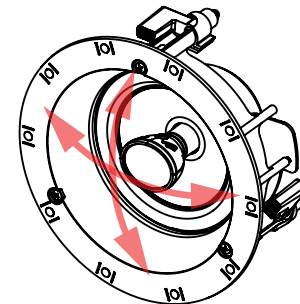

GRILL OFF

MOUNTING LOCKS  
EXTEND 0.375in [9.5mm]  
BEYOND ALL EDGES

SECTION A-A

90.00°

TWEETER ANGLE  
WITH TWEETER AIMED DIRECTLY DOWN

TWEETER AIMING: ADJUST TWEETER ASSEMBLY  
TO AIM AT LISTENING POSITION

GRILL ON

MAX CEILING  
THICKNESS  
1in [25mm]

CUTOUT DIAMETER  
(WITH TOLERANCE)  
8.35in [212mm]

HELOS 12  
DIMENSION  
DRAWING