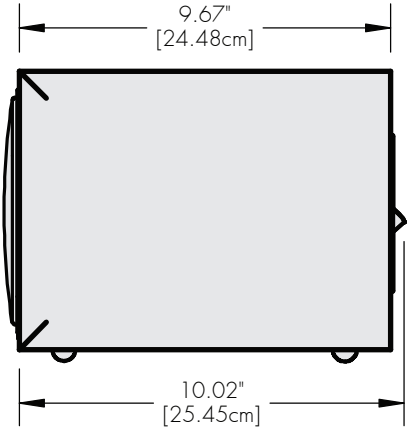

FRONT VIEW

SIDE VIEW

OVERALL DIMENSIONS: (H) 7.57" [19.22cm] x (W) 20" [50.8cm] x (D) 10.02" [25.45cm]

WEIGHT: 18lbs (8.16kg) each