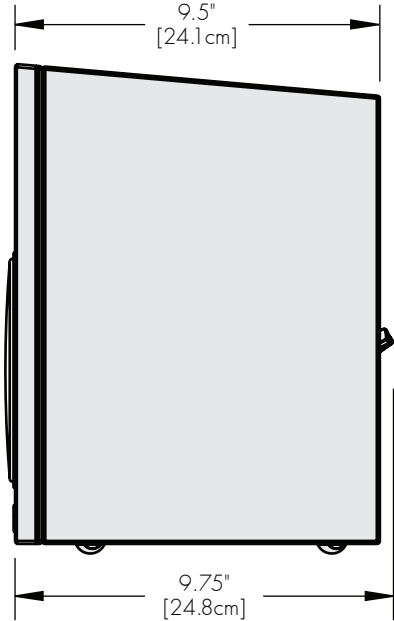

MOUNTING DIMENSIONS: (H) 50.75" [128.9cm] x (W) 13.75" [34.9cm] x (D) 16.5" [41.9cm]

WEIGHT: 86lbs (39kg) each

MOUNTING DIMENSIONS: (H) 47.75" [121.3cm] x (W) 12.5" [31.75cm] x (D) 15" [38.1cm]

WEIGHT: 76lbs (34.5kg) each

WEIGHT: 20.5lbs (9.3kg) each

MOUNTING DIMENSIONS: (H) 44.75" [112.7cm] x (W) 11.75" [29.8cm] x (D) 14.25" [36.2cm]

WEIGHT: 60lbs (27.2kg) each

MOUNTING DIMENSIONS: (H) 38.25" [97.1cm] x (W) 11.25" [28.6cm] x (D) 13.25" [33.6cm]

WEIGHT: 50.5lbs (22.9kg) each

FRONT VIEW

SIDE VIEW

MOUNTING DIMENSIONS: (H) 7.25" [18.4cm] x (W) 14.5" [36.8cm] x (D) 11.5" [29.3cm]

WEIGHT: 23.5lbs (10.7kg) each

FRONT VIEW

SIDE VIEW

MOUNTING DIMENSIONS: (H) 12.5" [31.8cm] x (W) 7" [17.8cm] x (D) 9.75" [24.8cm]

WEIGHT: 14.5lbs (6.6kg) each

FRONT VIEW

SIDE VIEW

MOUNTING DIMENSIONS: (H) 14" [35.5cm] x (W) 8" [20.3cm] x (D) 5" [12.7cm]

WEIGHT: 9.7lbs (4.4kg) each