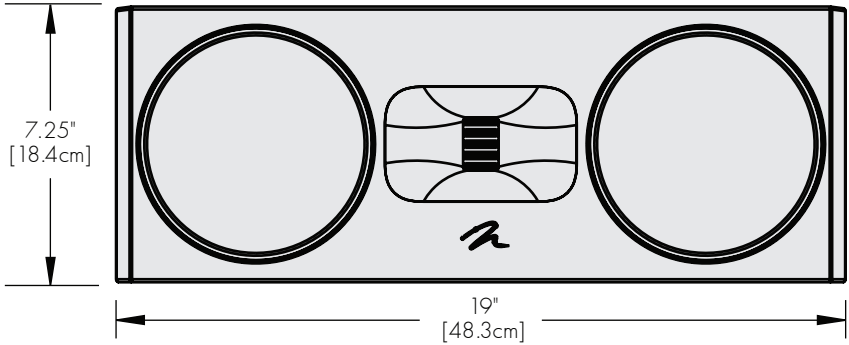

FRONT VIEW

SIDE VIEW

MOUNTING DIMENSIONS: (H) 8" [20.3cm] x (W) 24" [61cm] x (D) 14.5" [36.8cm]

WEIGHT: 34lbs (15.4kg) each

FRONT VIEW

SIDE VIEW

MOUNTING DIMENSIONS: (H) 14.5" [36.8cm] x (W) 8" [20.3cm] x (D) 12.5" [31.8cm]

WEIGHT: 20.5lbs (9.3kg) each

MOUNTING DIMENSIONS: (H) 44.75" [112.7cm] x (W) 11.75" [29.8cm] x (D) 14.25" [36.2cm]

WEIGHT: 60lbs (27.2kg) each

MOUNTING DIMENSIONS: (H) 38.25" [97.1cm] x (W) 11.25" [28.6cm] x (D) 13.25" [33.6cm]

WEIGHT: 50.5lbs (22.9kg) each

FRONT VIEW

SIDE VIEW

MOUNTING DIMENSIONS: (H) 7.25" [18.4cm] x (W) 14.5" [36.8cm] x (D) 11.5" [29.3cm]

WEIGHT: 23.5lbs (10.7kg) each

FRONT VIEW

SIDE VIEW

MOUNTING DIMENSIONS: (H) 12.5" [31.8cm] x (W) 7" [17.8cm] x (D) 9.75" [24.8cm]

WEIGHT: 14.5lbs (6.6kg) each

FRONT VIEW

SIDE VIEW

MOUNTING DIMENSIONS: (H) 14" [35.5cm] x (W) 8" [20.3cm] x (D) 5" [12.7cm]

WEIGHT: 9.7lbs (4.4kg) each