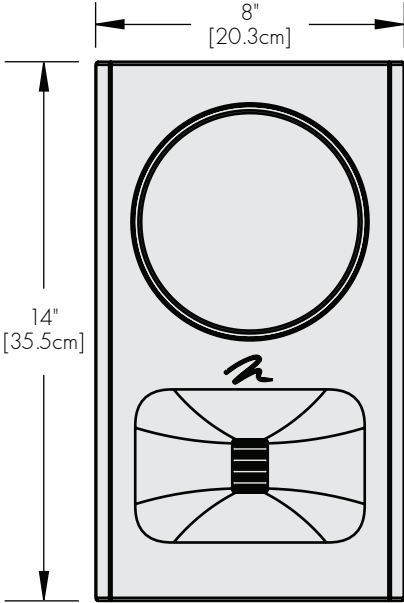

FRONT VIEW

SIDE VIEW

MOUNTING DIMENSIONS: (H) 8" [20.3cm] x (W) 24" [61cm] x (D) 14.5" [36.8cm]

WEIGHT: 34lbs (15.4kg) each

FRONT VIEW

SIDE VIEW

MOUNTING DIMENSIONS: (H) 14.5" [36.8cm] x (W) 8" [20.3cm] x (D) 12.5" [31.8cm]

WEIGHT: 20.5lbs (9.3kg) each

MOUNTING DIMENSIONS: (H) 44.75" [112.7cm] x (W) 11.75" [29.8cm] x (D) 14.25" [36.2cm]

WEIGHT: 60lbs (27.2kg) each

MOUNTING DIMENSIONS: (H) 38.25" [97.1cm] x (W) 11.25" [28.6cm] x (D) 13.25" [33.6cm]

WEIGHT: 50.5lbs (22.9kg) each

FRONT VIEW

SIDE VIEW

MOUNTING DIMENSIONS: (H) 7.25" [18.4cm] x (W) 14.5" [36.8cm] x (D) 11.5" [29.3cm]

WEIGHT: 23.5lbs (10.7kg) each

FRONT VIEW

SIDE VIEW

MOUNTING DIMENSIONS: (H) 12.5" [31.8cm] x (W) 7" [17.8cm] x (D) 9.75" [24.8cm]

WEIGHT: 14.5lbs (6.6kg) each

FRONT VIEW

SIDE VIEW

MOUNTING DIMENSIONS: (H) 14" [35.5cm] x (W) 8" [20.3cm] x (D) 5" [12.7cm]

WEIGHT: 9.7lbs (4.4kg) each