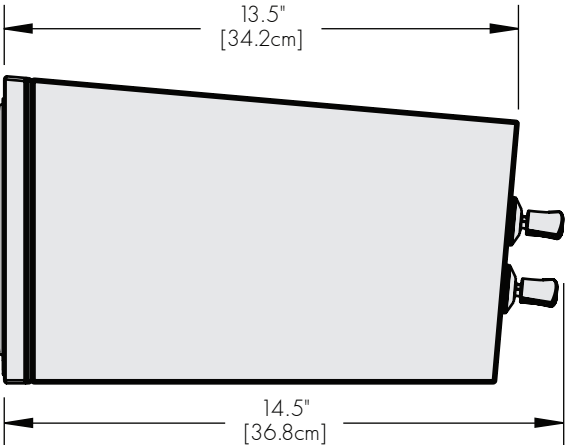

MOUNTING DIMENSIONS: (H) 50.75" [128.9cm] x (W) 13.75" [34.9cm] x (D) 16.5" [41.9cm]

WEIGHT: 86lbs (39kg) each

MOUNTING DIMENSIONS: (H) 47.75" [121.3cm] x (W) 12.5" [31.75cm] x (D) 15" [38.1cm]

WEIGHT: 76lbs (34.5kg) each

FRONT VIEW

SIDE VIEW

MOUNTING DIMENSIONS: (H) 8" [20.3cm] x (W) 24" [61cm] x (D) 14.5" [36.8cm]

WEIGHT: 34lbs (15.4kg) each

FRONT VIEW

SIDE VIEW

MOUNTING DIMENSIONS: (H) 14.5" [36.8cm] x (W) 8" [20.3cm] x (D) 12.5" [31.8cm]

WEIGHT: 50.5lbs (22.9kg) each

FRONT VIEW

SIDE VIEW

MOUNTING DIMENSIONS: (H) 7.25" [18.4cm] x (W) 14.5" [36.8cm] x (D) 11.5" [29.3cm]

WEIGHT: 23.5lbs (10.7kg) each

FRONT VIEW

SIDE VIEW

MOUNTING DIMENSIONS: (H) 12.5" [31.8cm] x (W) 7" [17.8cm] x (D) 9.75" [24.8cm]

WEIGHT: 14.5lbs (6.6kg) each

FRONT VIEW

SIDE VIEW

MOUNTING DIMENSIONS: (H) 14" [35.5cm] x (W) 8" [20.3cm] x (D) 5" [12.7cm]

WEIGHT: 9.7lbs (4.4kg) each