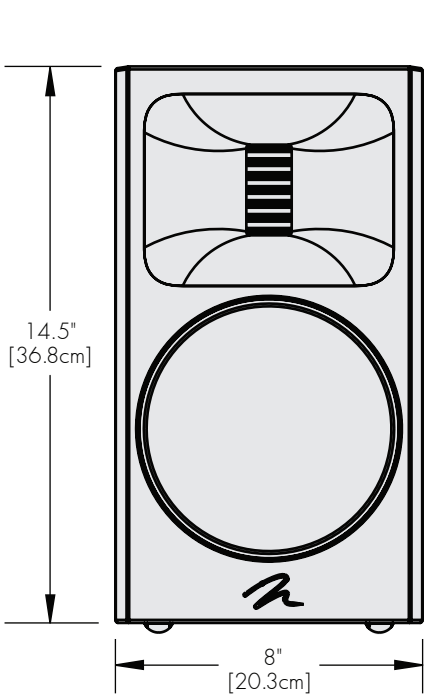

MOUNTING DIMENSIONS: (H) 50.75" [128.9cm] x (W) 13.75" [34.9cm] x (D) 16.5" [41.9cm]

WEIGHT: 86lbs (39kg) each

MOUNTING DIMENSIONS: (H) 47.75" [121.3cm] x (W) 12.5" [31.75cm] x (D) 15" [38.1cm]

WEIGHT: 76lbs (34.5kg) each

FRONT VIEW

SIDE VIEW

MOUNTING DIMENSIONS: (H) 8" [20.3cm] x (W) 24" [61cm] x (D) 14.5" [36.8cm]

WEIGHT: 34lbs (15.4kg) each

FRONT VIEW

SIDE VIEW

MOUNTING DIMENSIONS: (H) 14.5" [36.8cm] x (W) 8" [20.3cm] x (D) 12.5" [31.8cm]

WEIGHT: 20.5lbs (9.3kg) each

MOUNTING DIMENSIONS: (H) 44.75" [112.7cm] x (W) 11.75" [29.8cm] x (D) 14.25" [36.2cm]

WEIGHT: 60lbs (27.2kg) each

MOUNTING DIMENSIONS: (H) 38.25" [97.1cm] x (W) 11.25" [28.6cm] x (D) 13.25" [33.6cm]

WEIGHT: 14.5lbs (6.6kg) each

FRONT VIEW

SIDE VIEW

MOUNTING DIMENSIONS: (H) 14" [35.5cm] x (W) 8" [20.3cm] x (D) 5" [12.7cm]

WEIGHT: 9.7lbs (4.4kg) each