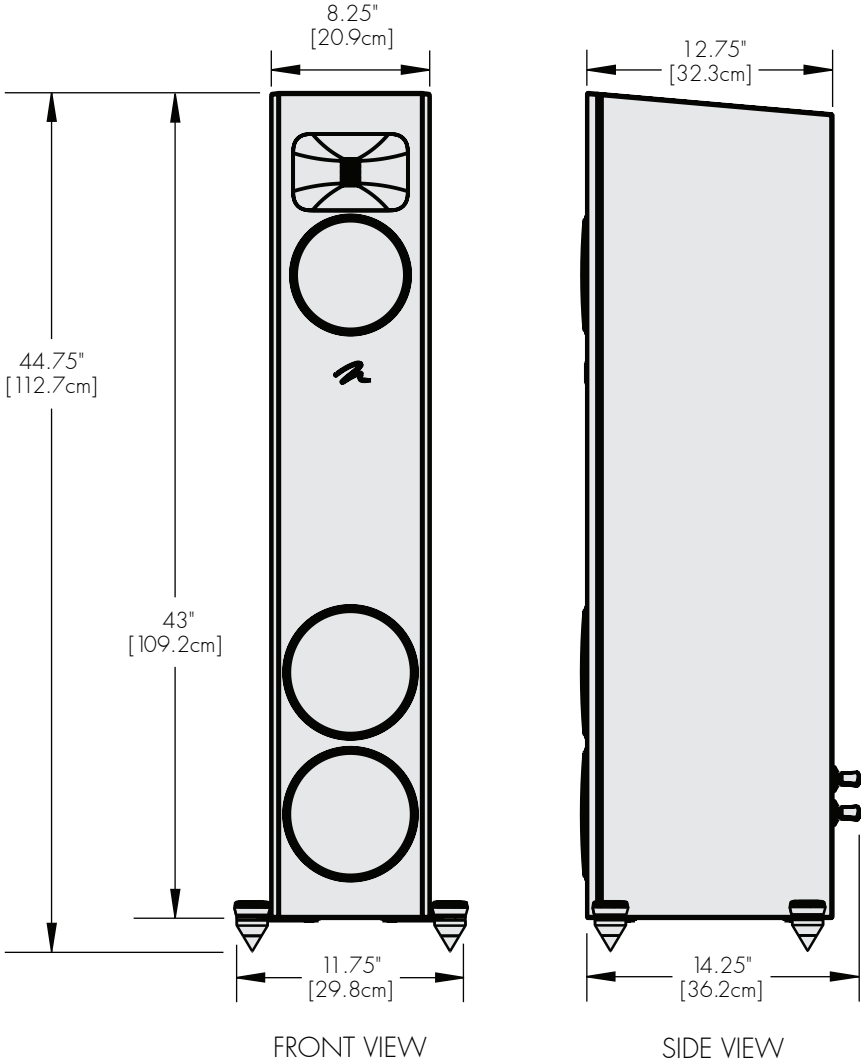

FRONT VIEW

SIDE VIEW

MOUNTING DIMENSIONS: (H) 8" [20.3cm] x (W) 24" [61cm] x (D) 14.5" [36.8cm]

WEIGHT: 34lbs (15.4kg) each

FRONT VIEW

SIDE VIEW

MOUNTING DIMENSIONS: (H) 14.5" [36.8cm] x (W) 8" [20.3cm] x (D) 12.5" [31.8cm]

WEIGHT: 20.5lbs (9.3kg) each

MOUNTING DIMENSIONS: (H) 44.75" [112.7cm] x (W) 11.75" [29.8cm] x (D) 14.25" [36.2cm]

WEIGHT: 60lbs (27.2kg) each

MOUNTING DIMENSIONS: (H) 38.25" [97.1cm] x (W) 11.25" [28.6cm] x (D) 13.25" [33.6cm]

WEIGHT: 50.5lbs (22.9kg) each

FRONT VIEW

SIDE VIEW

MOUNTING DIMENSIONS: (H) 7.25" [18.4cm] x (W) 14.5" [36.8cm] x (D) 11.5" [29.3cm]

WEIGHT: 23.5lbs (10.7kg) each

FRONT VIEW

SIDE VIEW

MOUNTING DIMENSIONS: (H) 12.5" [31.8cm] x (W) 7" [17.8cm] x (D) 9.75" [24.8cm]

WEIGHT: 14.5lbs (6.6kg) each

FRONT VIEW

SIDE VIEW

MOUNTING DIMENSIONS: (H) 14" [35.5cm] x (W) 8" [20.3cm] x (D) 5" [12.7cm]

WEIGHT: 9.7lbs (4.4kg) each