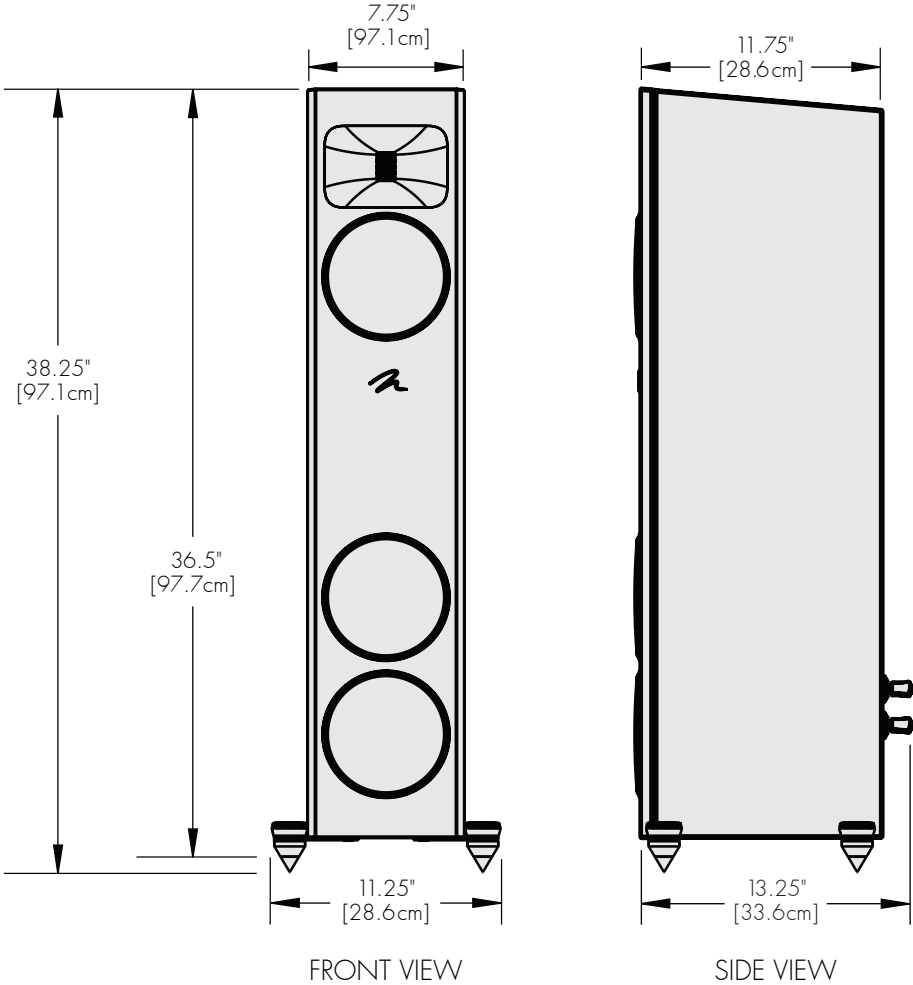

FRONT VIEW

SIDE VIEW

MOUNTING DIMENSIONS: (H) 8" [20.3cm] x (W) 24" [61cm] x (D) 14.5" [36.8cm]

WEIGHT: 34lbs (15.4kg) each

FRONT VIEW

SIDE VIEW

MOUNTING DIMENSIONS: (H) 14.5" [36.8cm] x (W) 8" [20.3cm] x (D) 12.5" [31.8cm]

WEIGHT: 20.5lbs (9.3kg) each

MOUNTING DIMENSIONS: (H) 44.75" [112.7cm] x (W) 11.75" [29.8cm] x (D) 14.25" [36.2cm]

WEIGHT: 60lbs (27.2kg) each

MOUNTING DIMENSIONS: (H) 38.25" [97.1cm] x (W) 11.25" [28.6cm] x (D) 13.25" [33.6cm]

WEIGHT: 50.5lbs (22.9kg) each

FRONT VIEW

SIDE VIEW

MOUNTING DIMENSIONS: (H) 7.25" [18.4cm] x (W) 14.5" [36.8cm] x (D) 11.5" [29.3cm]

WEIGHT: 23.5lbs (10.7kg) each

FRONT VIEW

SIDE VIEW

MOUNTING DIMENSIONS: (H) 12.5" [31.8cm] x (W) 7" [17.8cm] x (D) 9.75" [24.8cm]

WEIGHT: 14.5lbs (6.6kg) each

FRONT VIEW

SIDE VIEW

MOUNTING DIMENSIONS: (H) 14" [35.5cm] x (W) 8" [20.3cm] x (D) 5" [12.7cm]

WEIGHT: 9.7lbs (4.4kg) each