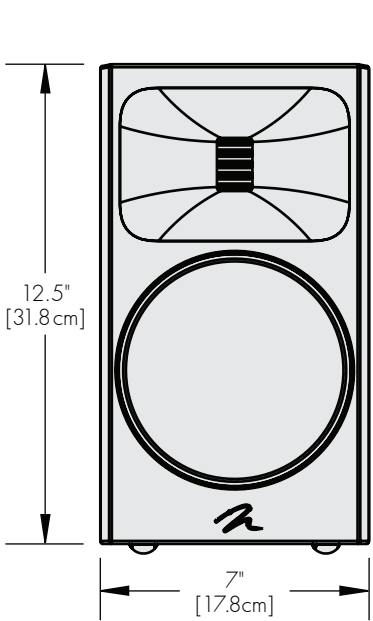

MOUNTING DIMENSIONS: (H) 50.75" [128.9cm] x (W) 13.75" [34.9cm] x (D) 16.5" [41.9cm]

WEIGHT: 86lbs (39kg) each

MOUNTING DIMENSIONS: (H) 47.75" [121.3cm] x (W) 12.5" [31.75cm] x (D) 15" [38.1cm]

WEIGHT: 76lbs (34.5kg) each

WEIGHT: 20.5lbs (9.3kg) each

MOUNTING DIMENSIONS: (H) 44.75" [112.7cm] x (W) 11.75" [29.8cm] x (D) 14.25" [36.2cm]

WEIGHT: 60lbs (27.2kg) each

MOUNTING DIMENSIONS: (H) 38.25" [97.1cm] x (W) 11.25" [28.6cm] x (D) 13.25" [33.6cm]

WEIGHT: 50.5lbs (22.9kg) each

FRONT VIEW

SIDE VIEW

MOUNTING DIMENSIONS: (H) 7.25" [18.4cm] x (W) 14.5" [36.8cm] x (D) 11.5" [29.3cm]

WEIGHT: 23.5lbs (10.7kg) each

FRONT VIEW

SIDE VIEW

MOUNTING DIMENSIONS: (H) 12.5" [31.8cm] x (W) 7" [17.8cm] x (D) 9.75" [24.8cm]

WEIGHT: 14.5lbs (6.6kg) each

FRONT VIEW

SIDE VIEW

MOUNTING DIMENSIONS: (H) 14" [35.5cm] x (W) 8" [20.3cm] x (D) 5" [12.7cm]

WEIGHT: 9.7lbs (4.4kg) each