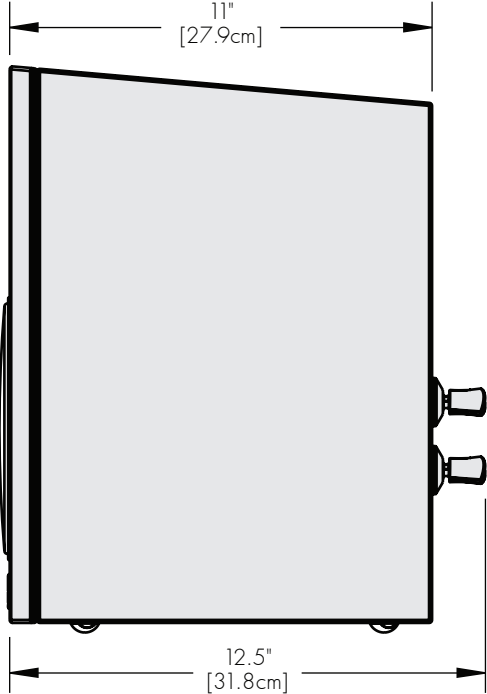

FRONT VIEW

SIDE VIEW

MOUNTING DIMENSIONS: (H) 8" [20.3cm] x (W) 24" [61cm] x (D) 14.5" [36.8cm]

WEIGHT: 34lbs (15.4kg) each

FRONT VIEW

SIDE VIEW

MOUNTING DIMENSIONS: (H) 14.5" [36.8cm] x (W) 8" [20.3cm] x (D) 12.5" [31.8cm]

WEIGHT: 20.5lbs (9.3kg) each

MOUNTING DIMENSIONS: (H) 44.75" [112.7cm] x (W) 11.75" [29.8cm] x (D) 14.25" [36.2cm]

WEIGHT: 60lbs (27.2kg) each

MOUNTING DIMENSIONS: (H) 38.25" [97.1cm] x (W) 11.25" [28.6cm] x (D) 13.25" [33.6cm]

WEIGHT: 50.5lbs (22.9kg) each

FRONT VIEW

SIDE VIEW

MOUNTING DIMENSIONS: (H) 7.25" [18.4cm] x (W) 14.5" [36.8cm] x (D) 11.5" [29.3cm]

WEIGHT: 23.5lbs (10.7kg) each

FRONT VIEW

SIDE VIEW

MOUNTING DIMENSIONS: (H) 12.5" [31.8cm] x (W) 7" [17.8cm] x (D) 9.75" [24.8cm]

WEIGHT: 14.5lbs (6.6kg) each

FRONT VIEW

SIDE VIEW

MOUNTING DIMENSIONS: (H) 14" [35.5cm] x (W) 8" [20.3cm] x (D) 5" [12.7cm]

WEIGHT: 9.7lbs (4.4kg) each