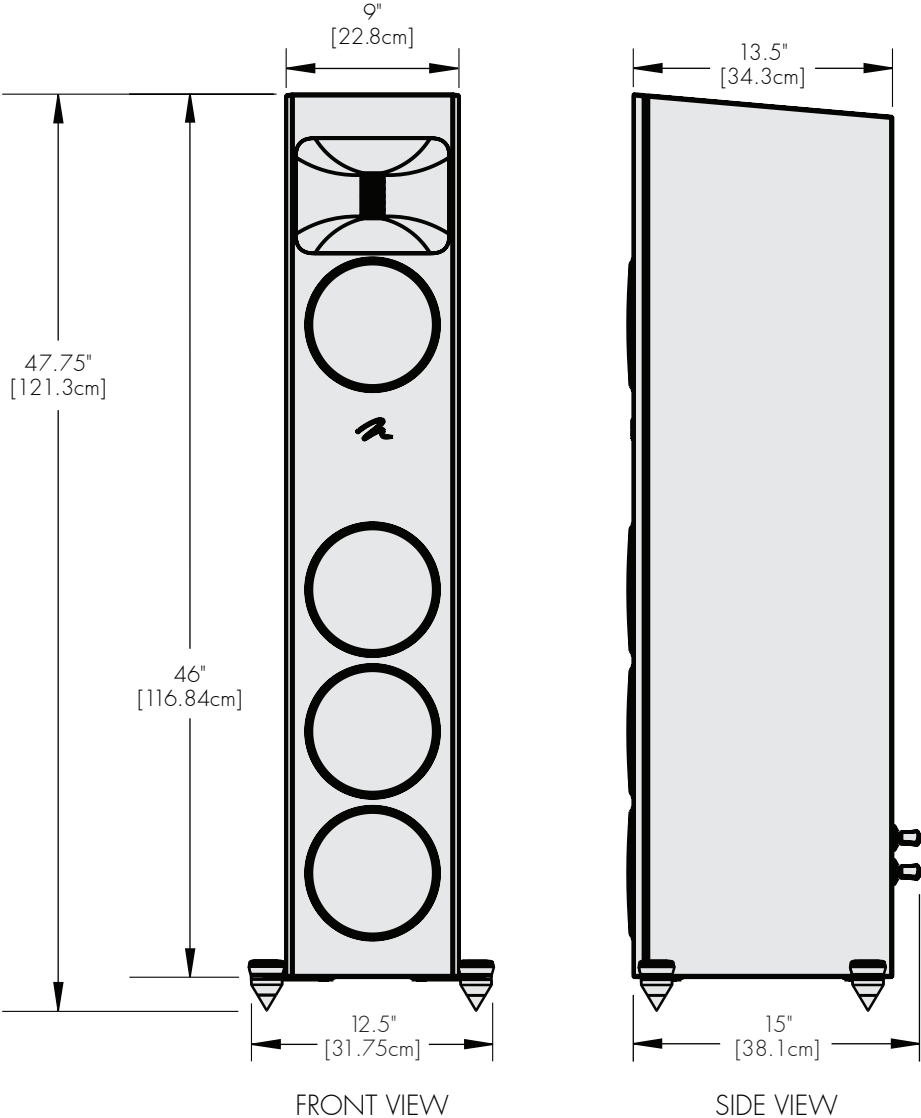

MOUNTING DIMENSIONS: (H) 50.75" [128.9cm] x (W) 13.75" [34.9cm] x (D) 16.5" [41.9cm]

WEIGHT: 86lbs (39kg) each

MOUNTING DIMENSIONS: (H) 47.75" [121.3cm] x (W) 12.5" [31.75cm] x (D) 15" [38.1cm]

WEIGHT: 76lbs (34.5kg) each

FRONT VIEW

SIDE VIEW

MOUNTING DIMENSIONS: (H) 8" [20.3cm] x (W) 24" [61cm] x (D) 14.5" [36.8cm]

WEIGHT: 34lbs (15.4kg) each

FRONT VIEW

SIDE VIEW

MOUNTING DIMENSIONS: (H) 14.5" [36.8cm] x (W) 8" [20.3cm] x (D) 12.5" [31.8cm]

WEIGHT: 50.5lbs (22.9kg) each

FRONT VIEW

SIDE VIEW

MOUNTING DIMENSIONS: (H) 7.25" [18.4cm] x (W) 14.5" [36.8cm] x (D) 11.5" [29.3cm]

WEIGHT: 23.5lbs (10.7kg) each

FRONT VIEW

SIDE VIEW

MOUNTING DIMENSIONS: (H) 12.5" [31.8cm] x (W) 7" [17.8cm] x (D) 9.75" [24.8cm]

WEIGHT: 14.5lbs (6.6kg) each

FRONT VIEW

SIDE VIEW

MOUNTING DIMENSIONS: (H) 14" [35.5cm] x (W) 8" [20.3cm] x (D) 5" [12.7cm]

WEIGHT: 9.7lbs (4.4kg) each