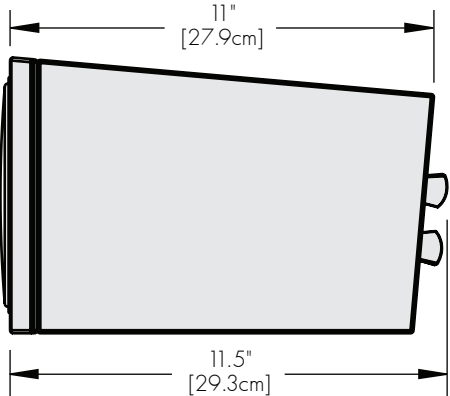

FRONT VIEW

SIDE VIEW

MOUNTING DIMENSIONS: (H) 8" [20.3cm] x (W) 24" [61cm] x (D) 14.5" [36.8cm]

WEIGHT: 34lbs (15.4kg) each

FRONT VIEW

SIDE VIEW

MOUNTING DIMENSIONS: (H) 14.5" [36.8cm] x (W) 8" [20.3cm] x (D) 12.5" [31.8cm]

WEIGHT: 20.5lbs (9.3kg) each

MOUNTING DIMENSIONS: (H) 44.75" [112.7cm] x (W) 11.75" [29.8cm] x (D) 14.25" [36.2cm]

WEIGHT: 60lbs (27.2kg) each

MOUNTING DIMENSIONS: (H) 38.25" [97.1cm] x (W) 11.25" [28.6cm] x (D) 13.25" [33.6cm]

WEIGHT: 50.5lbs (22.9kg) each

FRONT VIEW

SIDE VIEW

MOUNTING DIMENSIONS: (H) 7.25" [18.4cm] x (W) 14.5" [36.8cm] x (D) 11.5" [29.3cm]

WEIGHT: 23.5lbs (10.7kg) each

FRONT VIEW

SIDE VIEW

MOUNTING DIMENSIONS: (H) 12.5" [31.8cm] x (W) 7" [17.8cm] x (D) 9.75" [24.8cm]

WEIGHT: 14.5lbs (6.6kg) each

FRONT VIEW

SIDE VIEW

MOUNTING DIMENSIONS: (H) 14" [35.5cm] x (W) 8" [20.3cm] x (D) 5" [12.7cm]

WEIGHT: 9.7lbs (4.4kg) each