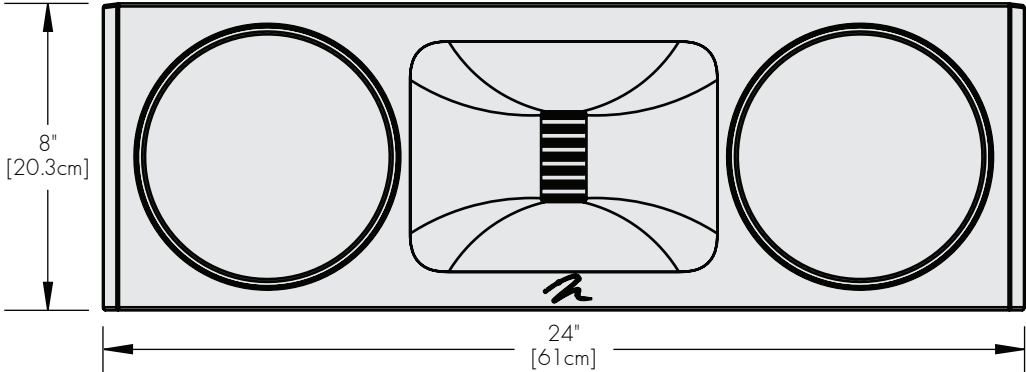

MOUNTING DIMENSIONS: (H) 50.75" [128.9cm] x (W) 13.75" [34.9cm] x (D) 16.5" [41.9cm]

WEIGHT: 86lbs (39kg) each

MOUNTING DIMENSIONS: (H) 47.75" [121.3cm] x (W) 12.5" [31.75cm] x (D) 15" [38.1cm]

WEIGHT: 76lbs (34.5kg) each

FRONT VIEW

SIDE VIEW

MOUNTING DIMENSIONS: (H) 8" [20.3cm] x (W) 24" [61cm] x (D) 14.5" [36.8cm]

WEIGHT: 34lbs (15.4kg) each

FRONT VIEW

SIDE VIEW

MOUNTING DIMENSIONS: (H) 14.5" [36.8cm] x (W) 8" [20.3cm] x (D) 12.5" [31.8cm]

WEIGHT: 20.5lbs (9.3kg) each

MOUNTING DIMENSIONS: (H) 44.75" [112.7cm] x (W) 11.75" [29.8cm] x (D) 14.25" [36.2cm]

WEIGHT: 60lbs (27.2kg) each

MOUNTING DIMENSIONS: (H) 38.25" [97.1cm] x (W) 11.25" [28.6cm] x (D) 13.25" [33.6cm]

WEIGHT: 14.5lbs (6.6kg) each

FRONT VIEW

SIDE VIEW

MOUNTING DIMENSIONS: (H) 14" [35.5cm] x (W) 8" [20.3cm] x (D) 5" [12.7cm]

WEIGHT: 9.7lbs (4.4kg) each