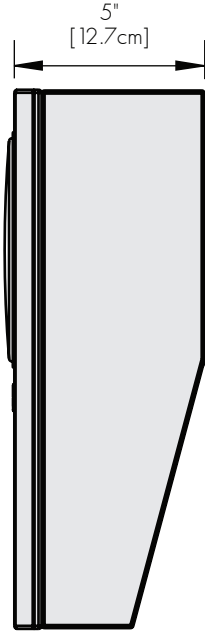

MOUNTING DIMENSIONS: (H) 50.75" [128.9cm] x (W) 13.75" [34.9cm] x (D) 16.5" [41.9cm]

WEIGHT: 86lbs (39kg) each

MOUNTING DIMENSIONS: (H) 47.75" [121.3cm] x (W) 12.5" [31.75cm] x (D) 15" [38.1cm]

WEIGHT: 76lbs (34.5kg) each

WEIGHT: 20.5lbs (9.3kg) each

MOUNTING DIMENSIONS: (H) 44.75" [112.7cm] x (W) 11.75" [29.8cm] x (D) 14.25" [36.2cm]

WEIGHT: 60lbs (27.2kg) each

MOUNTING DIMENSIONS: (H) 38.25" [97.1cm] x (W) 11.25" [28.6cm] x (D) 13.25" [33.6cm]

WEIGHT: 50.5lbs (22.9kg) each

FRONT VIEW

SIDE VIEW

MOUNTING DIMENSIONS: (H) 7.25" [18.4cm] x (W) 14.5" [36.8cm] x (D) 11.5" [29.3cm]

WEIGHT: 23.5lbs (10.7kg) each

FRONT VIEW

SIDE VIEW

MOUNTING DIMENSIONS: (H) 12.5" [31.8cm] x (W) 7" [17.8cm] x (D) 9.75" [24.8cm]

WEIGHT: 14.5lbs (6.6kg) each

FRONT VIEW

SIDE VIEW

MOUNTING DIMENSIONS: (H) 14" [35.5cm] x (W) 8" [20.3cm] x (D) 5" [12.7cm]

WEIGHT: 9.7lbs (4.4kg) each